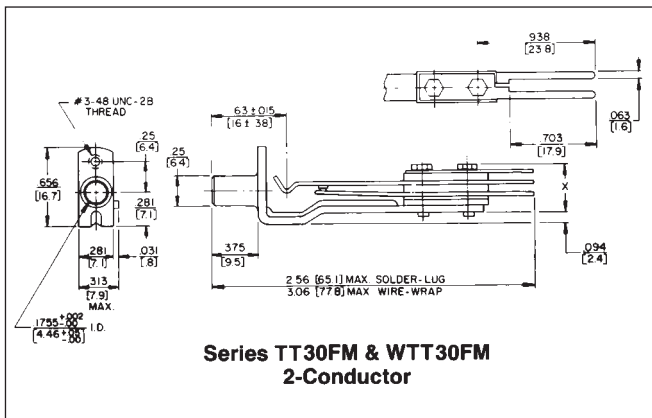

TT-JAX® (.173") TELEPHONE JACKS BANTAM TYPE®

DIMENSIONS ARE FOR REFERENCE ONLY Inch
(mm)

NOTE: Contact your Switchcraft Representative for price and delivery.