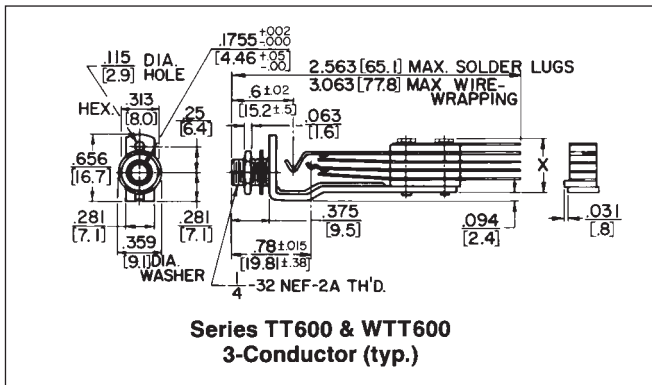

TT-JAX® (.173") TELEPHONE JACKS BANTAM TYPE®

DIMENSIONS ARE FOR REFERENCE ONLY Inch
(mm)

NOTE: Contact your Switchcraft Representative for price and delivery.