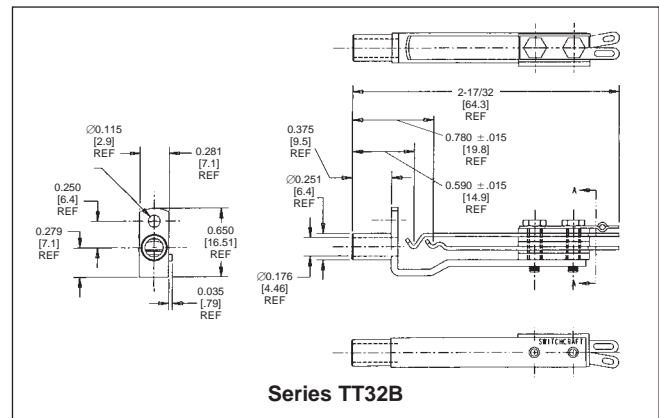

TT-JAX® (.173") TELEPHONE JACKS BANTAM TYPE®

DIMENSIONS ARE FOR REFERENCE ONLY Inch
(mm)

NOTE: Contact your Switchcraft Representative for price and delivery.