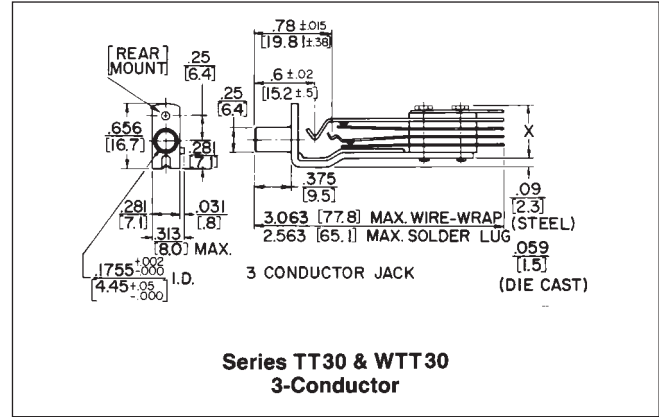

TT-JAX® (.173") TELEPHONE JACKS BANTAM TYPE®

DIMENSIONS ARE FOR REFERENCE ONLY Inch
(mm)

NOTE: Contact your Switchcraft Representative for price and delivery.