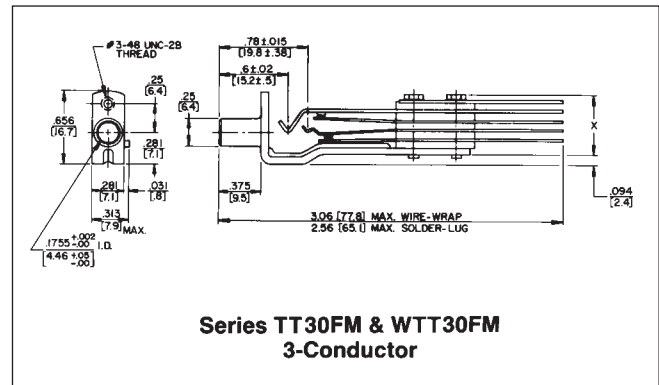

TT-JAX® (.173") TELEPHONE JACKS BANTAM TYPE®

DIMENSIONS ARE FOR REFERENCE ONLY Inch
(mm)

NOTE: Contact your Switchcraft Representative for price and delivery.