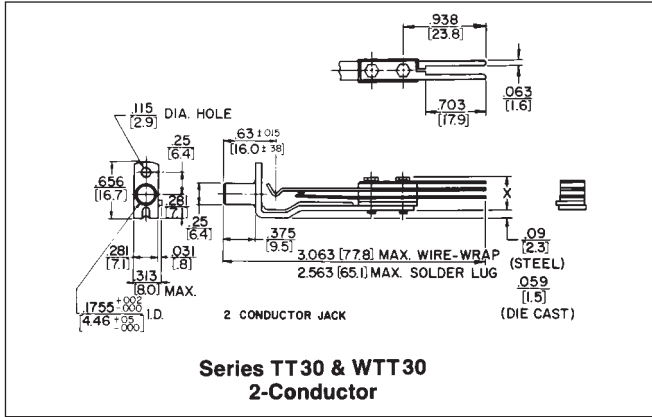

TT-JAX® (.173") TELEPHONE JACKS BANTAM TYPE®

DIMENSIONS ARE FOR REFERENCE ONLY Inch
(mm)

NOTE: Contact your Switchcraft Representative for price and delivery.