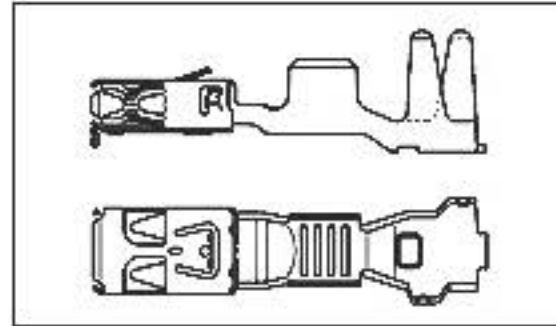

1411594-1 Product Details

[Share](#) [Print](#) [Email](#)

1411594-1

TE Internal Number: 1411594-1

Active

Miscellaneous Automotive

Always EU RoHS/ELV Compliant ([Statement of Compliance](#))

Product Highlights:

- Contact
- Contact Configuration = Receptacle
- Mount = Wire Crimp
- Wire Range = 1.50-2.50² [15.5-13.5] mm [AWG]
- Tin Contact Plating, Mating Area, Material

[View all Features](#)

Quick Links

- [Check Pricing & Availability](#)
- [Search for Tooling](#)
- [Product Feature Selector](#)
- [Contact Us About This Product](#)

[Add to My Part List](#) [Request Sample](#) [Find Similar Products](#) [Buy Product](#)

Documentation & Additional Information

Product Drawings:

- [Customer Drawing](#) (PDF, English)

Catalog Pages/Data Sheets:

- None Available

Product Specifications:

- None Available

Application Specifications:

- None Available

Instruction Sheets:

- None Available

CAD Files:

- None Available

Additional Information:

- [Product Line Information](#)

Related Products:

- [Tooling](#)

[List all Documents](#)

Product Features (Please use the Product Drawing for all design activity)

Product Type Features:

- [Product Type](#) = Contact
- Mount = Wire Crimp

Body Features:

- [Wire Range (mm [AWG])](#) = 1.50-2.50² [15.5-13.5]

Contact Features:

- [Contact Configuration](#) = Receptacle
- [Contact Plating, Mating Area, Material](#) = Tin
- Contact Base Material = Copper Alloy

Industry Standards:

- [RoHS/ELV Compliance](#) = RoHS compliant, ELV compliant
- [Lead Free Solder Processes](#) = Not relevant for lead free process
- RoHS/ELV Compliance History = Always was RoHS compliant

Packaging Features:

- Packaging Method = Reel

Other:

- Brand = AMP

Corporate Information

[Who We Are](#)
[Investors](#)
[News Room](#)
[Supplier Portal](#)
[Careers](#)

Quick Links

[Check Distributor Inventory](#)
[Cross Reference](#)
[Find Documents & Drawings](#)
[Product Compliance Support Center](#)
[Site Map](#)

Customer Support

[Email or Chat With Us](#)
[Find a Phone Number](#)
[Search Knowledge Base](#)
[Manage your Account](#)

Keep Me Informed

Receive TE News, Events & Technology Updates

[>](#)