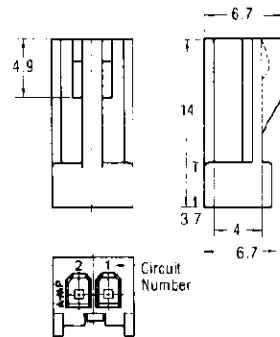

Standard Type Receptacle Contacts

Material:

Pre-Tin Brass, Pre-Tin Phos. Brz or Gold over Nickel plated Phosphor Bronze

Wire Size AWG (mm ²)	Wire Ins. Dia.	Contact Part Number						Hand Tool Part No.
		Brass/Pre-Tin		Phos. Brz./Pre-Tin		Phos. Brz./ Gold over Nickel*		
		S.T.	L.P.	S.T.	L.P.	S.T.	L.P.	
30-26 (0.06-0.15)	1.0-1.4	170263-1	170205-1	170263-2	170205-2	170263-3	170205-3	722561-1
26-20 (0.14-0.52)	1.1-1.9	170262-1	170204-1	170262-2	170204-2	170262-4	170204-4	722560-1

*Phosphor Bronze, 0.36µm Gold on contact area with Nickel under-plated.
Hand Tool Instruction Sheet 1S-071J

Standard Type Receptacle Housings For Standard Circuit (2.5mm)

Material:

UL 94V-0 rated, 6/6 nylon
See chart for color.

2 Position Housing

3 ~ 12 Position Housing

No. of Pos.	Dimensions			Part No. of Receptacle Housing				
	A	B	C	Natural*	Black	Blue	Green	Red
2	—	—	—	171822-2	2-171822-2	4-171822-2	6-171822-2	8-171822-2
3	8.1	7.8	9.4	171822-3	2-171822-3	4-171822-3	6-171822-3	8-171822-3
4	10.6	10.3	11.9	171822-4	2-171822-4	4-171822-4	6-171822-4	8-171822-4
5	13.1	12.8	14.4	171822-5	2-171822-5	4-171822-5	6-171822-5	8-171822-5
6	15.6	15.3	16.9	171822-6	2-171822-6	4-171822-6	6-171822-6	8-171822-6
7	18.1	17.8	19.4	171822-7	2-171822-7	4-171822-7	6-171822-7	8-171822-7
8	20.6	20.3	21.9	171822-8	2-171822-8	4-171822-8	6-171822-8	8-171822-8
9	23.1	22.8	24.4	171822-9	2-171822-9	4-171822-9	6-171822-9	8-171822-9
10	25.6	25.3	26.9	1-171822-0	3-171822-0	5-171822-0	7-171822-0	9-171822-0
11	28.1	27.8	29.4	1-171822-1	3-171822-1	5-171822-1	7-171822-1	9-171822-1
12	30.6	30.3	31.9	1-171822-2	3-171822-2	5-171822-2	7-171822-2	9-171822-2
13	33.1	32.8	34.4	1-171822-3	3-171822-3	5-171822-3	7-171822-3	9-171822-3
14	35.6	35.3	36.9	1-171822-4	3-171822-4	5-171822-4	7-171822-4	9-171822-4
15	38.1	37.8	39.4	1-171822-5	3-171822-5	5-171822-5	7-171822-5	9-171822-5