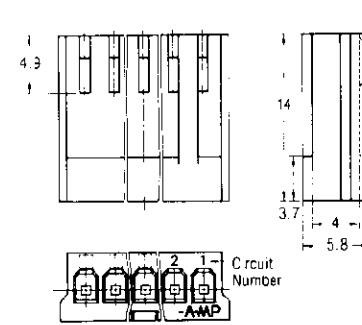

Standard Type Receptacle Contacts

Material:

Pre-Tin Brass, Pre-Tin Phos. Brz or Gold over Nickel plated Phosphor Bronze

Wire Size AWG (mm ²)	Wire Ins. Dia.	Contact Part Number						Hand Tool Part No.
		Brass/Pre-Tin		Phos. Brz./Pre-Tin		Phos. Brz./ Gold over Nickel*		
		S.T.	L.P.	S.T.	L.P.	S.T.	L.P.	
30-26 (0.06-0.15)	1.0-1.4	170263-1	170205-1	170263-2	170205-2	170263-3	170205-3	722561-1
26-20 (0.14-0.52)	1.1-1.9	170262-1	170204-1	170262-2	170204-2	170262-4	170204-4	722560-1

*Phosphor Bronze, 0.36µm Gold on contact area with Nickel under-plated.
Hand Tool Instruction Sheet 1S-071J

Standard Type Receptacle Housings For Standard Circuit (2.5mm)

Material:

UL 94V-0 rated, 6/6 nylon
See chart for color.

2 Position Housing

3 ~ 12 Position Housing

No. of Pos.	Dimensions			Part No. of Receptacle Housing				
	A	B	C	Natural*	Black	Blue	Green	Red
2	—	—	—	171822-2	2-171822-2	4-171822-2	6-171822-2	8-171822-2
3	8.1	7.8	9.4	171822-3	2-171822-3	4-171822-3	6-171822-3	8-171822-3
4	10.6	10.3	11.9	171822-4	2-171822-4	4-171822-4	6-171822-4	8-171822-4
5	13.1	12.8	14.4	171822-5	2-171822-5	4-171822-5	6-171822-5	8-171822-5
6	15.6	15.3	16.9	171822-6	2-171822-6	4-171822-6	6-171822-6	8-171822-6
7	18.1	17.8	19.4	171822-7	2-171822-7	4-171822-7	6-171822-7	8-171822-7
8	20.6	20.3	21.9	171822-8	2-171822-8	4-171822-8	6-171822-8	8-171822-8
9	23.1	22.8	24.4	171822-9	2-171822-9	4-171822-9	6-171822-9	8-171822-9
10	25.6	25.3	26.9	1-171822-0	3-171822-0	5-171822-0	7-171822-0	9-171822-0
11	28.1	27.8	29.4	1-171822-1	3-171822-1	5-171822-1	7-171822-1	9-171822-1
12	30.6	30.3	31.9	1-171822-2	3-171822-2	5-171822-2	7-171822-2	9-171822-2
13	33.1	32.8	34.4	1-171822-3	3-171822-3	5-171822-3	7-171822-3	9-171822-3
14	35.6	35.3	36.9	1-171822-4	3-171822-4	5-171822-4	7-171822-4	9-171822-4
15	38.1	37.8	39.4	1-171822-5	3-171822-5	5-171822-5	7-171822-5	9-171822-5