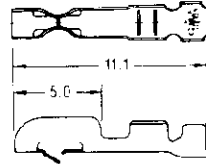

Distributed by:

JAMECO[®]
ELECTRONICS

www.Jameco.com ♦ 1-800-831-4242

The content and copyrights of the attached
material are the property of its owner.

Jameco Part Number 1962965

Receptacle Connectors (Wire Applied)

Standard Type Receptacle Contacts

Material:

Pre-Tin Brass, Pre-Tin Phos. Brz or Gold over Nickel plated Phosphor Bronze

Wire Size AWG (mm ²)	Wire Ins. Dia.	Contact Part Number						Hand Tool Part No.
		Brass/Pre-Tin		Phos. Brz./Pre-Tin		Phos. Brz./ Gold over Nickel*		
		S.T.	L.P.	S.T.	L.P.	S.T.	L.P.	
30-26 (0.06-0.15)	1.0-1.4	170263-1	170205-1	170263-2	170205-2	170263-3	170205-3	722561-1
26-20 (0.14-0.52)	1.1-1.9	170262-1	170204-1	170262-2	170204-2	170262-4	170204-4	722560-1

*Phosphor Bronze, 0.36µm Gold on contact area with Nickel under-plated.
Hand Tool Instruction Sheet 1S-071J

Standard Type Receptacle Housings For Standard Circuit (2.5mm)

Material:

UL 94V-0 rated, 6/6 nylon
See chart for color.