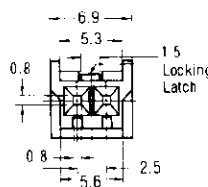

Standard Type Receptacle Contacts

Material:

Pre-Tin Brass, Pre-Tin Phos. Brz or Gold over Nickel plated Phosphor Bronze

Wire Size AWG (mm ²)	Wire Ins. Dia.	Contact Part Number						Hand Tool Part No.
		Brass/Pre-Tin		Phos. Brz./Pre-Tin		Phos. Brz./ Gold over Nickel*		
		S.T.	L.P.	S.T.	L.P.	S.T.	L.P.	
30-26 (0.06-0.15)	1.0-1.4	170263-1	170205-1	170263-2	170205-2	170263-3	170205-3	722561-1
26-20 (0.14-0.52)	1.1-1.9	170262-1	170204-1	170262-2	170204-2	170262-4	170204-4	722560-1

*Phosphor Bronze, 0.36µm Gold on contact area with Nickel under-plated.
Hand Tool Instruction Sheet 1S-071J

Standard Type Receptacle Housings For Standard Circuit (2.5mm)

Material:

UL 94V-0 rated, 6/6 nylon
See chart for color.

2 Position Housing

3 ~ 12 Position Housing

No. of Pos.	Dimensions			Part No. of Receptacle Housing				
	A	B	C	Natural*	Black	Blue	Green	Red
2	—	—	—	171822-2	2-171822-2	4-171822-2	6-171822-2	8-171822-2
3	8.1	7.8	9.4	171822-3	2-171822-3	4-171822-3	6-171822-3	8-171822-3
4	10.6	10.3	11.9	171822-4	2-171822-4	4-171822-4	6-171822-4	8-171822-4
5	13.1	12.8	14.4	171822-5	2-171822-5	4-171822-5	6-171822-5	8-171822-5
6	15.6	15.3	16.9	171822-6	2-171822-6	4-171822-6	6-171822-6	8-171822-6
7	18.1	17.8	19.4	171822-7	2-171822-7	4-171822-7	6-171822-7	8-171822-7
8	20.6	20.3	21.9	171822-8	2-171822-8	4-171822-8	6-171822-8	8-171822-8
9	23.1	22.8	24.4	171822-9	2-171822-9	4-171822-9	6-171822-9	8-171822-9
10	25.6	25.3	26.9	1-171822-0	3-171822-0	5-171822-0	7-171822-0	9-171822-0
11	28.1	27.8	29.4	1-171822-1	3-171822-1	5-171822-1	7-171822-1	9-171822-1
12	30.6	30.3	31.9	1-171822-2	3-171822-2	5-171822-2	7-171822-2	9-171822-2
13	33.1	32.8	34.4	1-171822-3	3-171822-3	5-171822-3	7-171822-3	9-171822-3
14	35.6	35.3	36.9	1-171822-4	3-171822-4	5-171822-4	7-171822-4	9-171822-4
15	38.1	37.8	39.4	1-171822-5	3-171822-5	5-171822-5	7-171822-5	9-171822-5