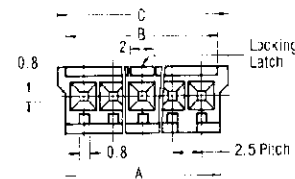

Standard Type Receptacle Contacts

Material:

Pre-Tin Brass, Pre-Tin Phos. Brz or Gold over Nickel plated Phosphor Bronze

Wire Size AWG (mm ²)	Wire Ins. Dia.	Contact Part Number						Hand Tool Part No.
		Brass/Pre-Tin		Phos. Brz./Pre-Tin		Phos. Brz./ Gold over Nickel*		
		S.T.	L.P.	S.T.	L.P.	S.T.	L.P.	
30-26 (0.06-0.15)	1.0-1.4	170263-1	170205-1	170263-2	170205-2	170263-3	170205-3	722561-1
26-20 (0.14-0.52)	1.1-1.9	170262-1	170204-1	170262-2	170204-2	170262-4	170204-4	722560-1

*Phosphor Bronze, 0.36µm Gold on contact area with Nickel under-plated.
Hand Tool Instruction Sheet 1S-071J

Standard Type Receptacle Housings For Standard Circuit (2.5mm)

Material:

UL 94V-0 rated, 6/6 nylon
See chart for color.

2 Position Housing

3 ~ 12 Position Housing

No. of Pos.	Dimensions			Part No. of Receptacle Housing				
	A	B	C	Natural*	Black	Blue	Green	Red
2	—	—	—	171822-2	2-171822-2	4-171822-2	6-171822-2	8-171822-2
3	8.1	7.8	9.4	171822-3	2-171822-3	4-171822-3	6-171822-3	8-171822-3
4	10.6	10.3	11.9	171822-4	2-171822-4	4-171822-4	6-171822-4	8-171822-4
5	13.1	12.8	14.4	171822-5	2-171822-5	4-171822-5	6-171822-5	8-171822-5
6	15.6	15.3	16.9	171822-6	2-171822-6	4-171822-6	6-171822-6	8-171822-6
7	18.1	17.8	19.4	171822-7	2-171822-7	4-171822-7	6-171822-7	8-171822-7
8	20.6	20.3	21.9	171822-8	2-171822-8	4-171822-8	6-171822-8	8-171822-8
9	23.1	22.8	24.4	171822-9	2-171822-9	4-171822-9	6-171822-9	8-171822-9
10	25.6	25.3	26.9	1-171822-0	3-171822-0	5-171822-0	7-171822-0	9-171822-0
11	28.1	27.8	29.4	1-171822-1	3-171822-1	5-171822-1	7-171822-1	9-171822-1
12	30.6	30.3	31.9	1-171822-2	3-171822-2	5-171822-2	7-171822-2	9-171822-2
13	33.1	32.8	34.4	1-171822-3	3-171822-3	5-171822-3	7-171822-3	9-171822-3
14	35.6	35.3	36.9	1-171822-4	3-171822-4	5-171822-4	7-171822-4	9-171822-4
15	38.1	37.8	39.4	1-171822-5	3-171822-5	5-171822-5	7-171822-5	9-171822-5