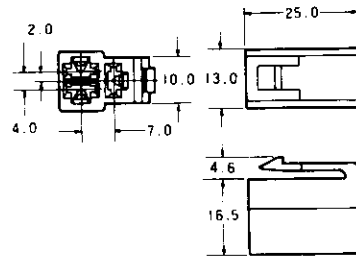

.250 Housing Lance Connectors Standard Type

Free Hanging Cap

Plug

Part Number : 172131-1

3
Pos.

Part Number : 172132-1

4,6,8
Pos.

Pos.	Dimension				Part No. of Housing	
	A	B	C	D	Cap	Plug
4	22.5	19.5	19.0	1	172133-1	172134-1
6	31.5	28.0	28.0	2	171897-1	171898-1
8	40.5	37.0	37.0	3	172135-1	172136-1

Part Number : 172137-1

10
Pos.

Part Number : 172138-1

*The color of housing is natural, and its material is of 66 nylon.