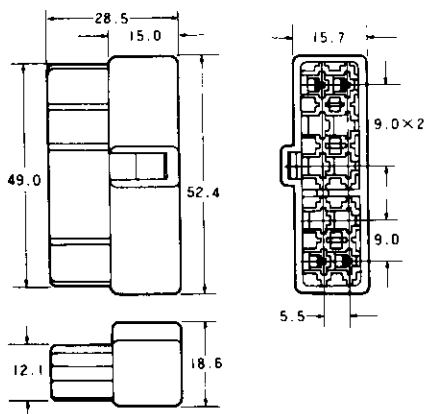

.250 Housing Lance Connectors Standard Type

Free Hanging Cap

Plug

Part Number : 172131-1

3
Pos.

Part Number : 172132-1

4,6,8
Pos.

Pos.	Dimension				Part No. of Housing	
	A	B	C	D	Cap	Plug
4	22.5	19.5	19.0	1	172133-1	172134-1
6	31.5	28.0	28.0	2	171897-1	171898-1
8	40.5	37.0	37.0	3	172135-1	172136-1

Part Number : 172137-1

10
Pos.

Part Number : 172138-1

*The color of housing is natural, and its material is of 66 nylon.