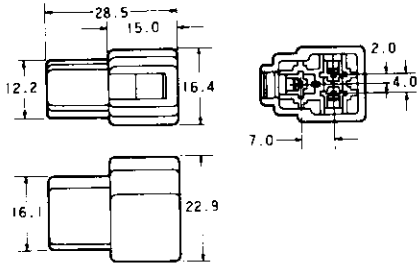

.250 Housing Lance Connectors Standard Type

Free Hanging Cap

Plug

Part Number : 172131-1

3
Pos.

Part Number : 172132-1

4,6,8
Pos.

Pos.	Dimension				Part No. of Housing	
	A	B	C	D	Cap	Plug
4	22.5	19.5	19.0	1	172133-1	172134-1
6	31.5	28.0	28.0	2	171897-1	171898-1
8	40.5	37.0	37.0	3	172135-1	172136-1

Part Number : 172137-1

10
Pos.

Part Number : 172138-1

*The color of housing is natural, and its material is of 66 nylon.