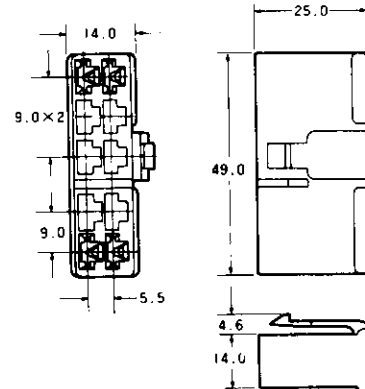

.250 Housing Lance Connectors Standard Type

Free Hanging Cap

Plug

Part Number : 172131-1

3
Pos.

Part Number : 172132-1

4,6,8
Pos.

Pos.	Dimension				Part No. of Housing	
	A	B	C	D	Cap	Plug
4	22.5	19.5	19.0	1	172133-1	172134-1
6	31.5	28.0	28.0	2	171897-1	171898-1
8	40.5	37.0	37.0	3	172135-1	172136-1

Part Number : 172137-1

10
Pos.

Part Number : 172138-1

*The color of housing is natural, and its material is of 66 nylon.