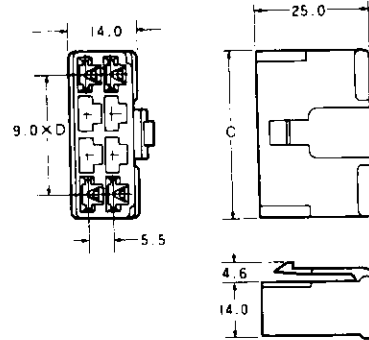

.250 Housing Lance Connectors Standard Type

Free Hanging Cap

Plug

Part Number : 172131-1

3
Pos.

Part Number : 172132-1

4,6,8
Pos.

Pos.	Dimension				Part No. of Housing	
	A	B	C	D	Cap	Plug
4	22.5	19.5	19.0	1	172133-1	172134-1
6	31.5	28.0	28.0	2	171897-1	171898-1
8	40.5	37.0	37.0	3	172135-1	172136-1

Part Number : 172137-1

10
Pos.

Part Number : 172138-1

*The color of housing is natural, and its material is of 66 nylon.