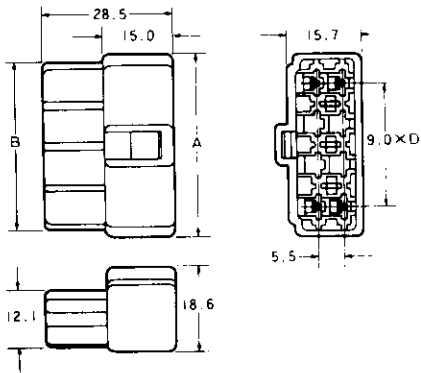

.250 Housing Lance Connectors Standard Type

Free Hanging Cap

Plug

Part Number : 172131-1

3
Pos.

Part Number : 172132-1

4,6,8
Pos.

Pos.	Dimension				Part No. of Housing	
	A	B	C	D	Cap	Plug
4	22.5	19.5	19.0	1	172133-1	172134-1
6	31.5	28.0	28.0	2	171897-1	171898-1
8	40.5	37.0	37.0	3	172135-1	172136-1

Part Number : 172137-1

10
Pos.

Part Number : 172138-1

*The color of housing is natural, and its material is of 66 nylon.