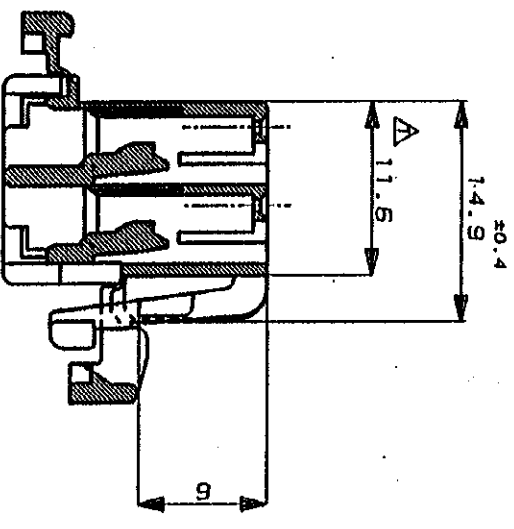

DIMENSIONS IN MILLIMETERS. DO NOT SCALE PRINT

断面 A-A
SECT.

二重ロック時
DOUBLE LOCKED

注 :
-T- 面より2mmの範囲で測定。

NOTES :
△ TO BE MEASURED WITHIN 2mm FROM -T-

| LTR | REVISION RECORD | DR | CHK | DATE |
|-----|-----------------|----|-----|----------|
| C | 変更 J-12157 | DR | CHK | 11/18/88 |
| B | 変更 J-10633K | DR | CHK | 4/25/88 |
| A | 変更 | DR | CHK | 2/17/88 |
| 0 | 作成 | DR | CHK | 2/17/88 |

| | | |
|---|---|------------------------------|
| ① 1987 BY AMP (JAPAN) LTD. ALL RIGHTS RESERVED. AMP PRODUCTS COVERED BY PATENTS AND OR PATENTS PENDING | 適用電線 (WIRE RANGE) 材料 (MATERIAL) PBT | 色 (COLOR) 参照 SEE TABLE |
|---|---|------------------------------|