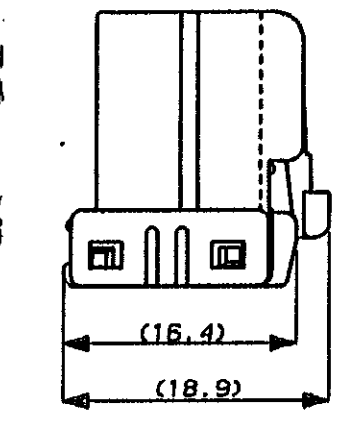

DIMENSIONS IN MILLIMETERS. DO NOT SCALE PRINT

断面 A-A
SECT.

二重ロック時
DOUBLE LOCKED

注 :
-T- 面より2mmの範囲で測定。

NOTES :
△ TO BE MEASURED WITHIN 2mm FROM -T-

| LTR | REVISION RECORD | DR | CHK | DATE |
|-----|-----------------|----|-----|----------|
| C | 変更 J-12157 | DR | CHK | 11/18/88 |
| B | 変更 J-10633K | DR | CHK | 4/25/88 |
| A | 変更 | DR | CHK | 2/17/88 |
| 0 | 作成 | DR | CHK | 2/17/88 |

| | | |
|---|---|------------------------------|
| ① 1987 BY AMP (JAPAN) LTD. ALL RIGHTS RESERVED. AMP PRODUCTS COVERED BY PATENTS AND OR PATENTS PENDING | 適用電線 (WIRE RANGE) 材料 (MATERIAL) PBT | 色 (COLOR) 参照 SEE TABLE |
|---|---|------------------------------|