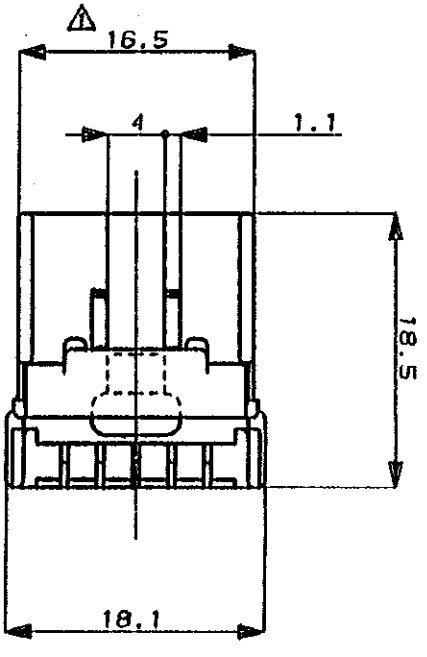

DIMENSIONS IN MILLIMETERS. DO NOT SCALE PRINT

断面 A-A
SECT.

二重ロック時
DOUBLE LOCKED

注 :
-T- 面より2mmの範囲で測定。

NOTES :
△ TO BE MEASURED WITHIN 2mm FROM -T-

| LTR | REVISION RECORD | DR | CHK | DATE |
|-----|-----------------|----|-----|----------|
| C | 変更 J-12157 | DR | CHK | 11/18/88 |
| B | 変更 J-10633K | DR | CHK | 4/25/88 |
| A | 変更 | DR | CHK | 2/17/88 |
| 0 | 作成 | DR | CHK | 2/17/88 |

| | | |
|---|---|------------------------------|
| ① 1987 BY AMP (JAPAN) LTD. ALL RIGHTS RESERVED. AMP PRODUCTS COVERED BY PATENTS AND OR PATENTS PENDING | 適用電線 (WIRE RANGE) 材料 (MATERIAL) PBT | 色 (COLOR) 参照 SEE TABLE |
|---|---|------------------------------|