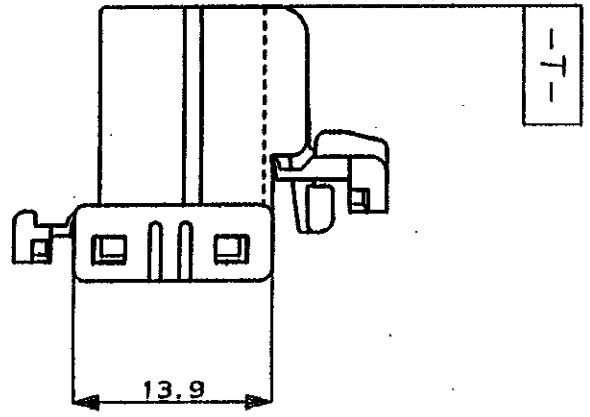

DIMENSIONS IN MILLIMETERS. DO NOT SCALE PRINT

断面 A-A
SECT.

二重ロック時
DOUBLE LOCKED

注 :
-T- 面より2mmの範囲で測定。

NOTES :
△ TO BE MEASURED WITHIN 2mm FROM -T-

| LTR | REVISION RECORD | DR | CHK | DATE |
|-----|-----------------|----|-----|----------|
| C | 変更 J-12157 | DR | CHK | 11/18/88 |
| B | 変更 J-10633K | DR | CHK | 4/25/88 |
| A | 変更 | DR | CHK | 2/17/88 |
| 0 | 作成 | DR | CHK | 2/17/88 |