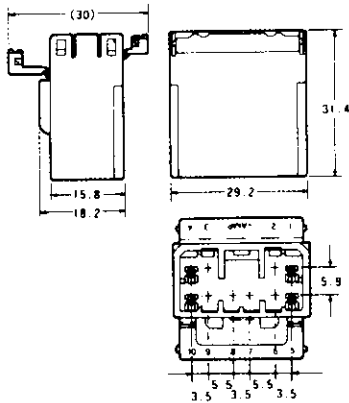

# .070 MULTILOCK Connectors Wire to wire Applications

Cap

Plug

Part Number : 175657-□

6  
Pos.

Part Number : 175658-□

Part Number : 174931-□  
Part Number : 174937-□ (Panel Mount Type)

8  
Pos.

Part Number : 173850-□

Part Number : 174932-□

10  
Pos.

Part Number : 174465-□

\*The material of housing is of PBT.  
\*The figures in □ after part numbers vary according to housing colors, etc.