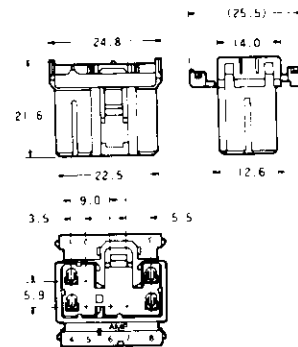

# .070 MULTILOCK Connectors Wire to wire Applications

Cap

Plug

Part Number : 175657-□

6  
Pos.

Part Number : 175658-□

Part Number : 174931-□  
Part Number : 174937-□ (Panel Mount Type)

8  
Pos.

Part Number : 173850-□

Part Number : 174932-□

10  
Pos.

Part Number : 174465-□

\*The material of housing is of PBT.  
\*The figures in □ after part numbers vary according to housing colors, etc.