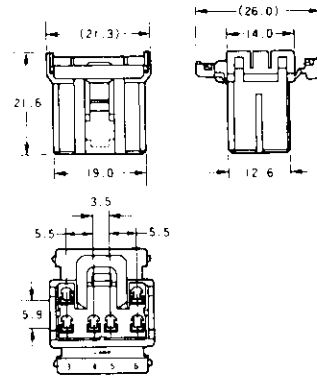

# .070 MULTILOCK Connectors Wire to wire Applications

Cap

Plug

Part Number : 175657-□

6  
Pos.

Part Number : 175658-□

Part Number : 174931-□  
Part Number : 174937-□ (Panel Mount Type)

8  
Pos.

Part Number : 173850-□

Part Number : 174932-□

10  
Pos.

Part Number : 174465-□

\*The material of housing is of PBT.  
\*The figures in □ after part numbers vary according to housing colors, etc.