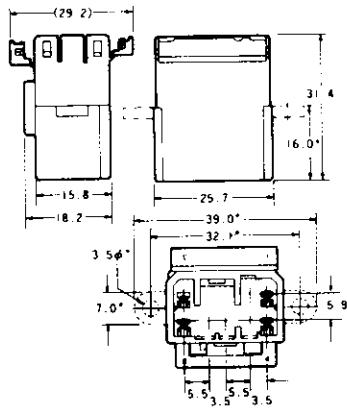

# .070 MULTILOCK Connectors Wire to wire Applications

Cap

Plug

Part Number : 175657-□

6  
Pos.

Part Number : 175658-□

Part Number : 174931-□  
Part Number : 174937-□ (Panel Mount Type)

8  
Pos.

Part Number : 173850-□

Part Number : 174932-□

10  
Pos.

Part Number : 174465-□

\*The material of housing is of PBT.  
\*The figures in □ after part numbers vary according to housing colors, etc.