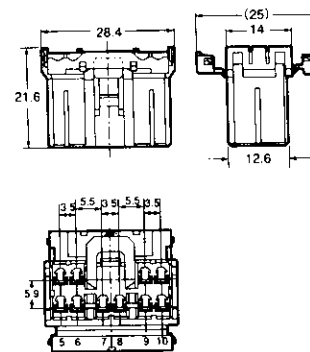

# .070 MULTILOCK Connectors Wire to wire Applications

Cap

Plug

Part Number : 175657-□

6  
Pos.

Part Number : 175658-□

Part Number : 174931-□  
Part Number : 174937-□ (Panel Mount Type)

8  
Pos.

Part Number : 173850-□

Part Number : 174932-□

10  
Pos.

Part Number : 174465-□

\*The material of housing is of PBT.  
\*The figures in □ after part numbers vary according to housing colors, etc.