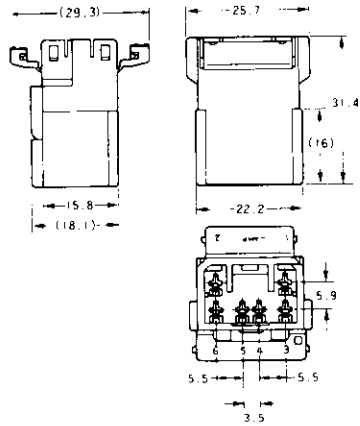

# .070 MULTILOCK Connectors Wire to wire Applications

Cap

Plug

Part Number : 175657-□

6  
Pos.

Part Number : 175658-□

Part Number : 174931-□  
Part Number : 174937-□ (Panel Mount Type)

8  
Pos.

Part Number : 173850-□

Part Number : 174932-□

10  
Pos.

Part Number : 174465-□

\*The material of housing is of PBT.  
\*The figures in □ after part numbers vary according to housing colors, etc.