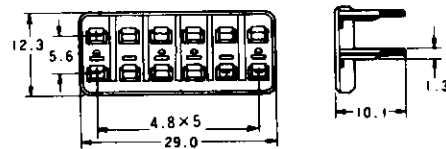

Double Lock Plate

Part Number : 1-174656-1

Part Number : 174663-2

12  
Pos.

Part Number : 174661-2

Double Lock Plate

Part Number : 1-174664-1

Double Lock Plate

Part Number : 1-174662-1

\*The color of housing is black, and that of double lock plate white.  
\*The material of housings and double lock plate are of PBT.