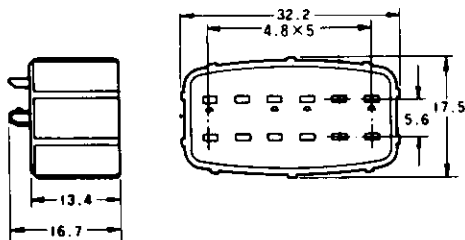

Double Lock Plate

Part Number : 1-174656-1

Part Number : 174663-2

12  
Pos.

Part Number : 174661-2

Double Lock Plate

Part Number : 1-174664-1

Double Lock Plate

Part Number : 1-174662-1

\*The color of housing is black, and that of double lock plate white.  
\*The material of housings and double lock plate are of PBT.