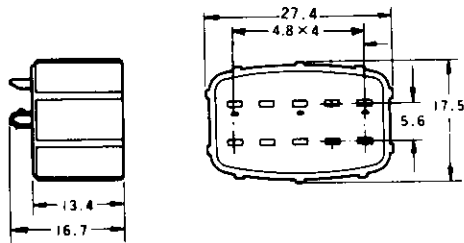

# Econoseal J Series Connectors <Mark II (+)>

Cap

Plug

Part Number : 174657-2

10  
Pos.

Part Number : 174655-2

Double Lock Plate

Part Number : 1-174658-1

Double Lock Plate

Part Number : 1-174656-1

Part Number : 174663-2

12  
Pos.

Part Number : 174661-2

Double Lock Plate

Part Number : 1-174664-1

Double Lock Plate

Part Number : 1-174662-1

\*The color of housing is black, and that of double lock plate white.  
\*The material of housings and double lock plate are of PBT.