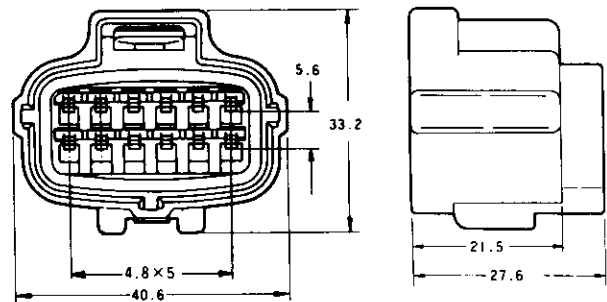

Double Lock Plate

Part Number : 1-174656-1

Part Number : 174663-2

12  
Pos.

Part Number : 174661-2

Double Lock Plate

Part Number : 1-174664-1

Double Lock Plate

Part Number : 1-174662-1

\*The color of housing is black, and that of double lock plate white.  
\*The material of housings and double lock plate are of PBT.