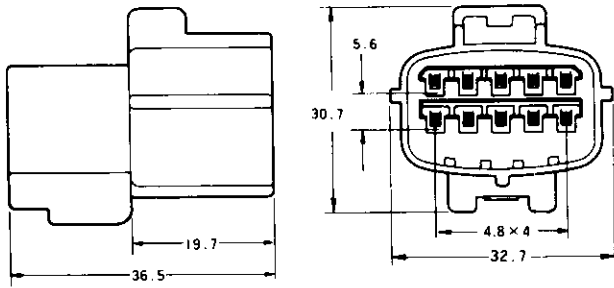

# Econoseal J Series Connectors <Mark II (+)>

Cap

Plug

Part Number : 174657-2

10  
Pos.

Part Number : 174655-2

Double Lock Plate

Part Number : 1-174658-1

Double Lock Plate

Part Number : 1-174656-1

Part Number : 174663-2

12  
Pos.

Part Number : 174661-2

Double Lock Plate

Part Number : 1-174664-1

Double Lock Plate

Part Number : 1-174662-1

\*The color of housing is black, and that of double lock plate white.  
\*The material of housings and double lock plate are of PBT.