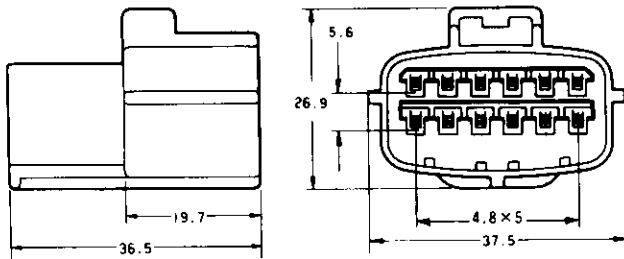

Double Lock Plate

Part Number : 1-174656-1

Part Number : 174663-2

12  
Pos.

Part Number : 174661-2

Double Lock Plate

Part Number : 1-174664-1

Double Lock Plate

Part Number : 1-174662-1

\*The color of housing is black, and that of double lock plate white.  
\*The material of housings and double lock plate are of PBT.