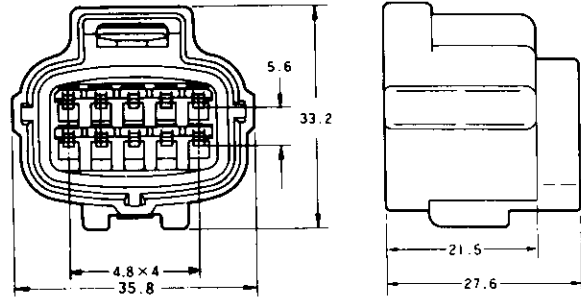

# Econoseal J Series Connectors <Mark II (+)>

Cap

Plug

Part Number : 174657-2

10  
Pos.

Part Number : 174655-2

Double Lock Plate

Part Number : 1-174658-1

Double Lock Plate

Part Number : 1-174656-1

Part Number : 174663-2

12  
Pos.

Part Number : 174661-2

Double Lock Plate

Part Number : 1-174664-1

Double Lock Plate

Part Number : 1-174662-1

\*The color of housing is black, and that of double lock plate white.  
\*The material of housings and double lock plate are of PBT.