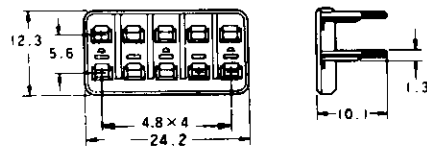

# Econoseal J Series Connectors <Mark II (+)>

Cap

Plug

Part Number : 174657-2

10  
Pos.

Part Number : 174655-2

Double Lock Plate

Part Number : 1-174658-1

Double Lock Plate

Part Number : 1-174656-1

Part Number : 174663-2

12  
Pos.

Part Number : 174661-2

Double Lock Plate

Part Number : 1-174664-1

Double Lock Plate

Part Number : 1-174662-1

\*The color of housing is black, and that of double lock plate white.  
\*The material of housings and double lock plate are of PBT.