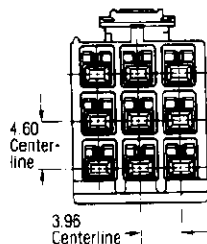

#### For 9 Circuits

**Material:**

UL 94V-0 rated, 6/6 Nylon

**Part Number: 176276-□**

- Housing Color  
(for suffixed no.):
- 1—Natural
  - 2—Red
  - 4—Yellow
  - 6—Blue
  - 9—Black

#### For 10 Circuits

**Material:**

UL 94V-0 rated, 6/6 Nylon

**Part Number: 176277-□**

- Housing Color  
(for suffixed no.):
- 1—Natural
  - 2—Red
  - 4—Yellow
  - 6—Blue
  - 9—Black

#### For 12 Circuits

**Material:**

UL 94V-C rated, 6/6 Nylon

**Part Number: 176278-□**

- Housing Color  
(for suffixed no.):
- 1—Natural
  - 2—Red
  - 4—Yellow
  - 6—Blue
  - 9—Black