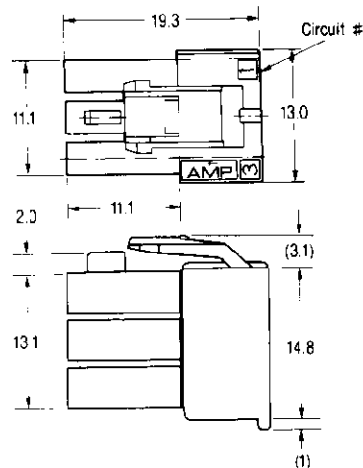

#### For 9 Circuits

**Material:**

UL 94V-0 rated, 6/6 Nylon

**Part Number: 176276-□**

- Housing Color  
(for suffixed no.):
- 1—Natural
  - 2—Red
  - 4—Yellow
  - 6—Blue
  - 9—Black

#### For 10 Circuits

**Material:**

UL 94V-0 rated, 6/6 Nylon

**Part Number: 176277-□**

- Housing Color  
(for suffixed no.):
- 1—Natural
  - 2—Red
  - 4—Yellow
  - 6—Blue
  - 9—Black

#### For 12 Circuits

**Material:**

UL 94V-C rated, 6/6 Nylon

**Part Number: 176278-□**

- Housing Color  
(for suffixed no.):
- 1—Natural
  - 2—Red
  - 4—Yellow
  - 6—Blue
  - 9—Black