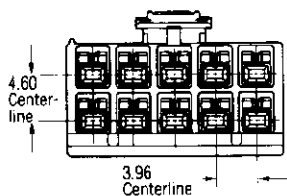

#### For 9 Circuits

**Material:**

UL 94V-0 rated, 6/6 Nylon

**Part Number: 176276-□**

- Housing Color  
(for suffixed no.):
- 1—Natural
  - 2—Red
  - 4—Yellow
  - 6—Blue
  - 9—Black

#### For 10 Circuits

**Material:**

UL 94V-0 rated, 6/6 Nylon

**Part Number: 176277-□**

- Housing Color  
(for suffixed no.):
- 1—Natural
  - 2—Red
  - 4—Yellow
  - 6—Blue
  - 9—Black