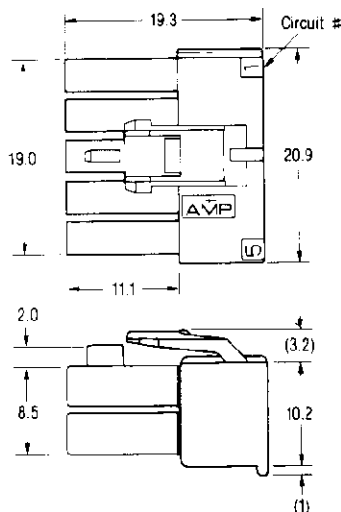

#### For 9 Circuits

**Material:**

UL 94V-0 rated, 6/6 Nylon

**Part Number: 176276-□**

- Housing Color  
(for suffixed no.):
- 1—Natural
  - 2—Red
  - 4—Yellow
  - 6—Blue
  - 9—Black

#### For 10 Circuits

**Material:**

UL 94V-0 rated, 6/6 Nylon

**Part Number: 176277-□**

- Housing Color  
(for suffixed no.):
- 1—Natural
  - 2—Red
  - 4—Yellow
  - 6—Blue
  - 9—Black

#### For 12 Circuits

**Material:**

UL 94V-C rated, 6/6 Nylon

**Part Number: 176278-□**

- Housing Color  
(for suffixed no.):
- 1—Natural
  - 2—Red
  - 4—Yellow
  - 6—Blue
  - 9—Black