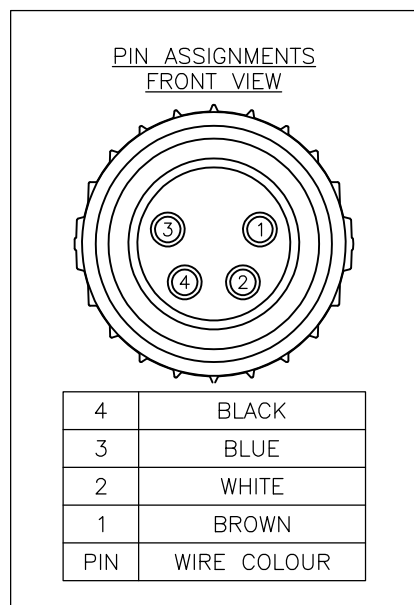

ITEM	DESCRIPTION	MATERIAL	FINISH/COLOUR	QTY
1	SCREW NUT	ZINC DIE CAST	2.5µm NICKEL PLATED	1
2	CONNECTOR BODY	POLYURETHANE	BLACK	1
3	PIN CONTACT	BRASS	0.15µm GOLD OVER NICKEL	4
4	4 CORE CABLE (CORES 22AWG TO UL2464)	PVC JACKET UV RESISTANT	BLACK	1

OBSOLETE	10000	500 mm	M8 RIGHT ANGLED MALE CONNECTOR 10.0m CABLE	1838292-5
	7000	350 mm	M8 RIGHT ANGLED MALE CONNECTOR 7.0m CABLE	1838292-4
	5000	250 mm	M8 RIGHT ANGLED MALE CONNECTOR 5.0m CABLE	1838292-3
OBSOLETE	3000	150 mm	M8 RIGHT ANGLED MALE CONNECTOR 3.0m CABLE	1838292-2
	2000	100 mm	M8 RIGHT ANGLED MALE CONNECTOR 2.0m CABLE	1838292-1
	DIM A	TOL 'B'	DESCRIPTION	PART NUMBER

THIS DRAWING IS A CONTROLLED DOCUMENT.		DWN MANJUNATH.T.N 29MAR06	Tyco Electronics Corporation Bideford, UK, EX39 4HE	
DIMENSIONS: mm		CHK F.WHEELER-KING 07AUG06	NAME M8 RIGHT ANGLED MALE CONNECTOR WITH STRAIN RELIEF 4 POSITION, PVC CABLE	
TOLERANCES UNLESS OTHERWISE SPECIFIED: 0 PLC ± - 1 PLC ± - 2 PLC ± - 3 PLC ± - 4 PLC ± - ANGLES ± -		APVD F.WHEELER-KING 07AUG06	PRODUCT SPEC APPLICATION SPEC	
MATERIAL		WEIGHT	SIZE A3	CAGE CODE 00779
			DRAWING NO C-1838292	
		CUSTOMER DRAWING		RESTRICTED TO
		SCALE NTS	SHEET 1	OF 1
			REV B1	