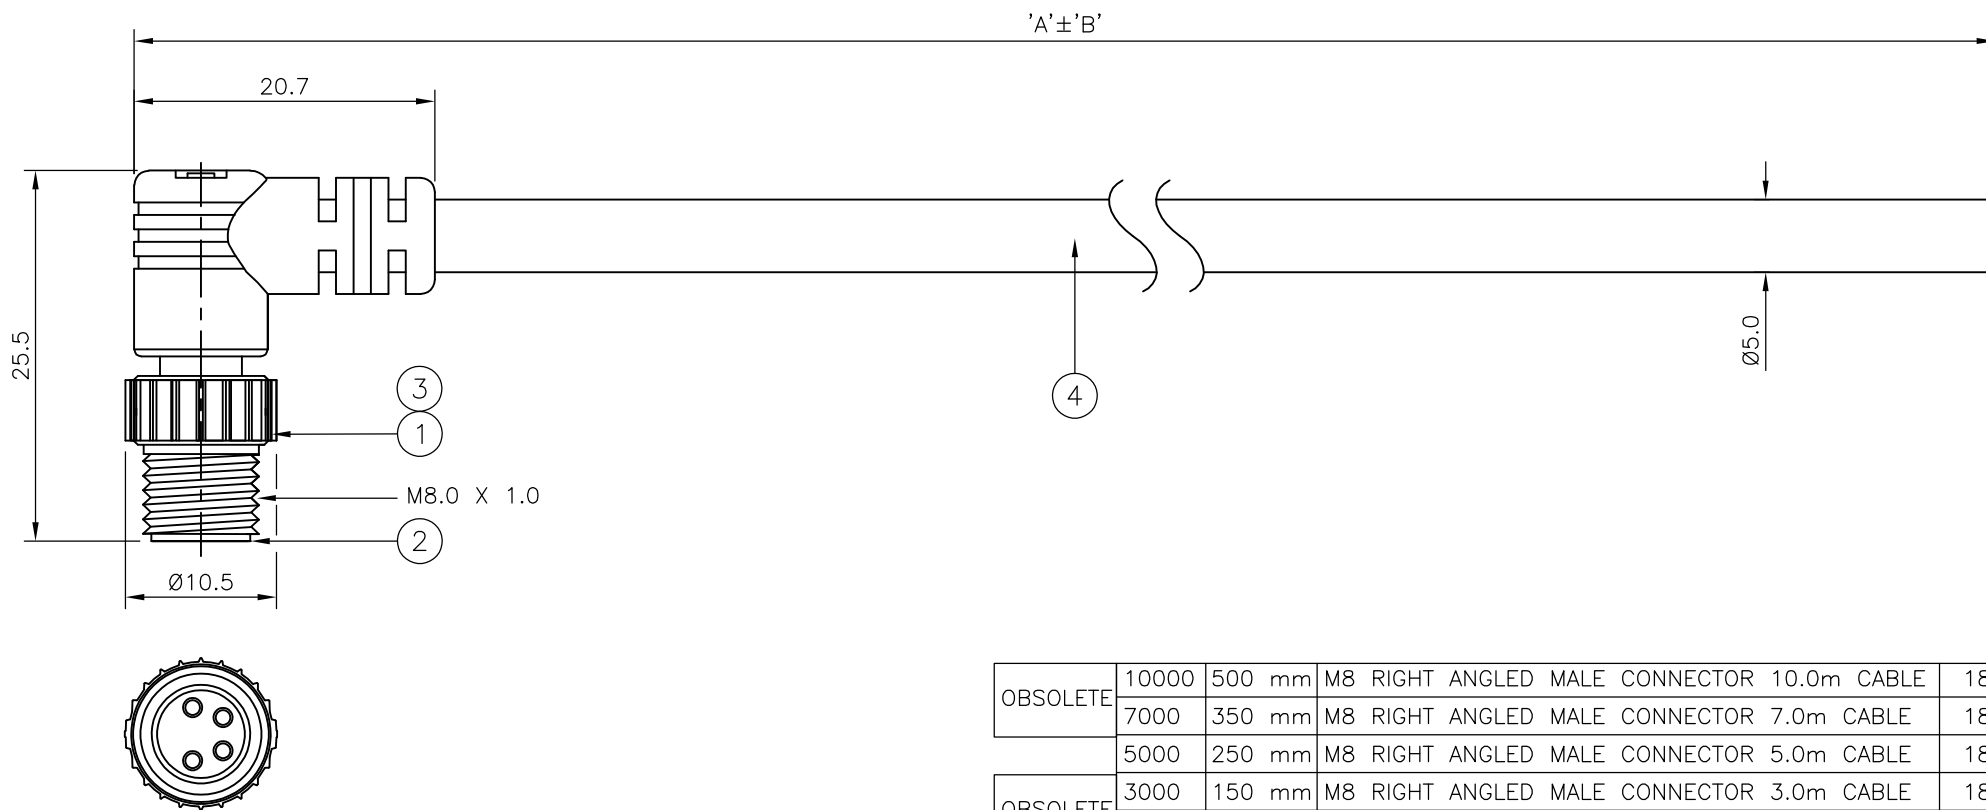

NOTES:

- ELECTRICAL DATA: CONTACT RESISTANCE: 10 mOhm MAX
INSULATION RESISTANCE: 100 MOhm MIN at 500VDC
CURRENT RATING: 5 AMPS
BREAKDOWN VOLTAGE: 500 VAC MIN PER MINUTE
- ENVIRONMENTAL: OPERATING TEMPERATURE: -20°C TO +80°C
SEALING REQUIREMENTS: IP67
- PROD SPEC: 108-3641
- PACKAGING: 107-3334
- FOR TECHNICAL DATA REFER TO YOUR LOCAL TYCO ELECTRONICS SALES OFFICE
- ALL DIMENSIONS ARE NOMINAL FOR REFERENCE ONLY UNLESS OTHERWISE STATED

ITEM	DESCRIPTION	MATERIAL	FINISH/COLOUR	QTY
1	SCREW NUT	ZINC DIE CAST	2.5µm NICKEL PLATED	1
2	CONNECTOR BODY	POLYURETHANE	BLACK	1
3	PIN CONTACT	BRASS	0.15µm GOLD OVER NICKEL	4
4	4 CORE CABLE (CORES 22AWG TO UL2464)	PVC JACKET UV RESISTANT	BLACK	1

OBSOLETE	10000	500 mm	M8 RIGHT ANGLED MALE CONNECTOR 10.0m CABLE	1838292-5
	7000	350 mm	M8 RIGHT ANGLED MALE CONNECTOR 7.0m CABLE	1838292-4
	5000	250 mm	M8 RIGHT ANGLED MALE CONNECTOR 5.0m CABLE	1838292-3
OBSOLETE	3000	150 mm	M8 RIGHT ANGLED MALE CONNECTOR 3.0m CABLE	1838292-2
	2000	100 mm	M8 RIGHT ANGLED MALE CONNECTOR 2.0m CABLE	1838292-1
	DIM A	TOL 'B'	DESCRIPTION	PART NUMBER

THIS DRAWING IS A CONTROLLED DOCUMENT.		DWN MANJUNATH.T.N 29MAR06	Tyco Electronics Corporation Bideford, UK, EX39 4HE	
DIMENSIONS: mm		CHK F.WHEELER-KING 07AUG06	NAME M8 RIGHT ANGLED MALE CONNECTOR WITH STRAIN RELIEF 4 POSITION, PVC CABLE	
TOLERANCES UNLESS OTHERWISE SPECIFIED: 0 PLC ± - 1 PLC ± - 2 PLC ± - 3 PLC ± - 4 PLC ± - ANGLES ± -		APVD F.WHEELER-KING 07AUG06	PRODUCT SPEC APPLICATION SPEC	
MATERIAL		WEIGHT	SIZE A3	CAGE CODE 00779
			DRAWING NO C-1838292	
		CUSTOMER DRAWING		RESTRICTED TO
		SCALE NTS	SHEET 1	OF 1
			REV B1	