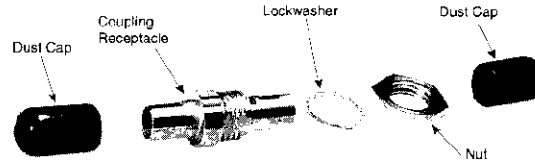

Fiber Optic Adapters

ST, SC, MT-RJ and LIGHTRAY MPX Adapters

Product Facts

- Suitable for any SC or ST-Type connector
- Available in multimode or singlemode
- SC Duplex adapters accept two Simplex connectors or one Duplex connector
- Assortment of hybrid configurations available
- Mounting screws available