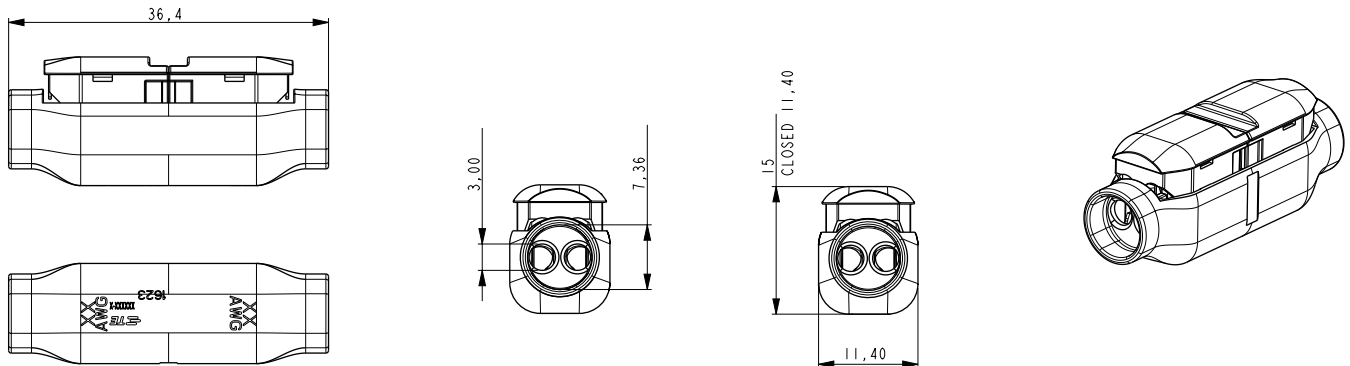

Product Selection Information

	Description	Wire Size	Sealed (Y/N)	Part Number
	CoolSplice Connector	18 AWG 0.75 mm²	N	2213800-1
	CoolSplice Connector	18 AWG 0.75 mm²	Y	2213800-2
	CoolSplice Connector	20-22 AWG 0.52 - 0.33 mm²	N	2213800-3
	CoolSplice Connector	20-22 AWG 0.52 - 0.33 mm²	Y	2213800-4

Dimensions

te.com

© 2016 TE Connectivity Ltd. Family of Companies. All Rights Reserved. CoolSplice, TE, TE Connectivity, and the TE connectivity (logo) are trademarks of the TE Connectivity Ltd. family of companies. Other logos, product and Company names mentioned herein may be trademarks of their respective owners.
1-1773884-7 JN 9/2016

USA: +1 (800) 522-6752
Canada: +1 (905) 475-6222
Mexico: +52 (0) 55-1106-0800
Latin/S. America: +54 (0) 11-4733-2200
Germany: +49 (0) 6251-133-1999

UK: +44 (0) 800-267666
France: +33 (0) 1-3420-8686
The Netherlands: +31 (0) 73-6246-999
China: +86 (0) 400-820-6015