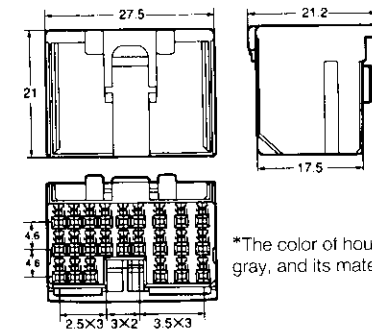

.040 II MULTILOCK Connectors

Cap

Plug

Part Number : 316370-6

48
Pos.

24 Pos.

Part Number : 316371-1

PC Board Layout

*The color of housing is white, the material is of PBT.

24 Pos.

Part Number : 316372-6

*The color of housing is light gray, and its material is of PBT.

*The color of housing is light gray, and its material is of PBT with glass.
*The materials and finish of tab contacts are of pre-tinned brass.

Part Number : 1123630-4

48
Pos.

24 Pos.

Part Number : 1123632-5

PC Board Layout

*The color of housing is blue, and its material is of PBT.

24 Pos.

Part Number : 353112-4