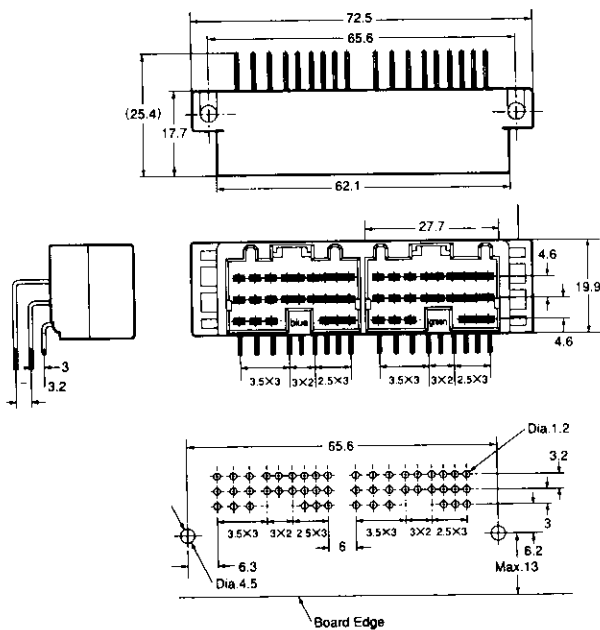

.040 II MULTILOCK Connectors

Cap

Plug

Part Number : 316370-6

48
Pos.

24 Pos.

Part Number : 316371-1

PC Board Layout

*The color of housing is white, the material is of PBT.

24 Pos.

Part Number : 316372-6

*The color of housing is light gray, and its material is of PBT.

*The color of housing is light gray, and its material is of PBT with glass.
*The materials and finish of tab contacts are of pre-tinned brass.

Part Number : 1123630-4

48
Pos.

24 Pos.

Part Number : 1123632-5

PC Board Layout

*The color of housing is blue, and its material is of PBT.

24 Pos.

Part Number : 353112-4