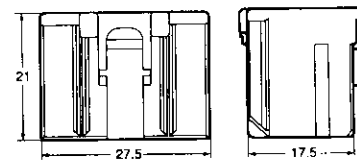

Part Number : 1123630-4

48
Pos.

24 Pos.

Part Number : 1123632-5

PC Board Layout

*The color of housing is blue, and its material is of PBT.

24 Pos.

Part Number : 353112-4