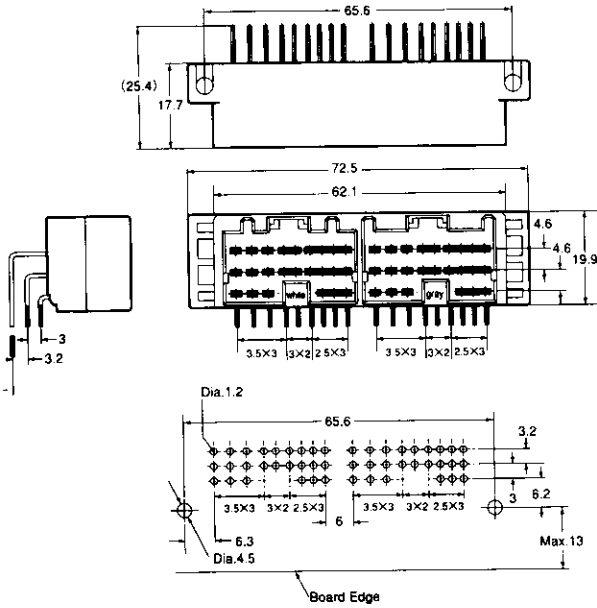

.040 II MULTILOCK Connectors

Cap

Plug

Part Number : 316370-6

48
Pos.

24 Pos.

Part Number : 316371-1

PC Board Layout

*The color of housing is white, the material is of PBT.

24 Pos.

Part Number : 316372-6

*The color of housing is light gray, and its material is of PBT.

*The color of housing is light gray, and its material is of PBT with glass.
*The materials and finish of tab contacts are of pre-tinned brass.

Part Number : 1123630-4

48
Pos.

24 Pos.

Part Number : 1123632-5

PC Board Layout

*The color of housing is blue, and its material is of PBT.

24 Pos.

Part Number : 353112-4