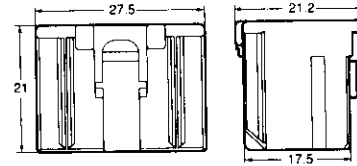

*The color of housing is white, the material is of PBT.

24 Pos.

Part Number : 316372-6

*The color of housing is light gray, and its material is of PBT.

*The color of housing is light gray, and its material is of PBT with glass.
*The materials and finish of tab contacts are of pre-tinned brass.