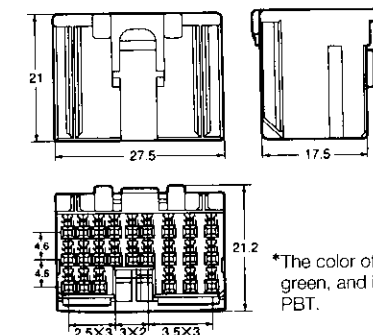

*The color of housing is white, the material is of PBT.

24 Pos.

Part Number : 316372-6

*The color of housing is light gray, and its material is of PBT.

*The color of housing is light gray, and its material is of PBT with glass.
*The materials and finish of tab contacts are of pre-tinned brass.

Part Number : 1123630-4

48
Pos.

24 Pos.

Part Number : 1123632-5

PC Board Layout

*The color of housing is blue, and its material is of PBT.

24 Pos.

Part Number : 353112-4