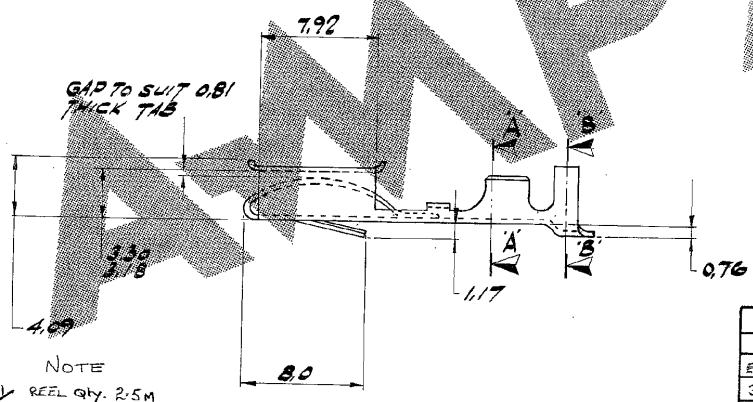

NUMBER C34241A

3rd ANGLE (AMERICAN) PROJECTION

METRIC

DIMENSIONS IN M.M. DO NOT SCALE PRINT

342875-4	34241A-4	PHOS. BRONZE	PRE-TIN
342875-3	34241A-3	PHOS. BRONZE	NONE
342875-2	34241A-2	BRASS	PRE-TIN
342875-1	34241A-1	BRASS	NONE
L.P. PART NO		STRIP PART NO	MATERIAL FINISH

© AMP OF GREAT BRITAIN LTD 1982		CUSTOMER COPY REFERENCE ONLY	
MATERIAL AND FINISH		AMP	
0.40THICK STOCK		of Great Britain Ltd.	
SEE TABLE		CLASS	
WIRE - RANGE - INSULATION		TYPE	
3.0-5.3mm = 33-49		LOC	
TOLERANCE EXCEPT AS NOTED		SCALE	
± 0.15		1:1	
NAME		E B NO C34241A	
RECEPTACLE			