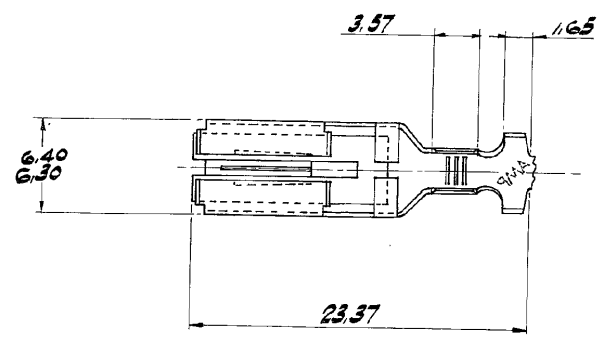

NUMBER C34241A

3rd ANGLE (AMERICAN) PROJECTION

METRIC

DIMENSIONS IN M.M. DO NOT SCALE PRINT

342875-4	34241A-4	PHOS. BRONZE	PRE-TIN
342875-3	34241A-3	PHOS. BRONZE	NONE
342875-2	34241A-2	BRASS	PRE-TIN
342875-1	34241A-1	BRASS	NONE
L.P. PART NO		STRIP PART NO	MATERIAL FINISH

© AMP OF GREAT BRITAIN LTD 1982		CUSTOMER COPY REFERENCE ONLY	
MATERIAL AND FINISH		AMP	
0.40THICK STOCK		of Great Britain Ltd.	
SEE TABLE		CLASS	
WIRE - RANGE - INSULATION		TYPE	
3.0-5.3mm = 33-49		LOC	
TOLERANCE EXCEPT AS NOTED		SCALE	
± 0.15		1:1	
NAME		E B NO C34241A	
RECEPTACLE			