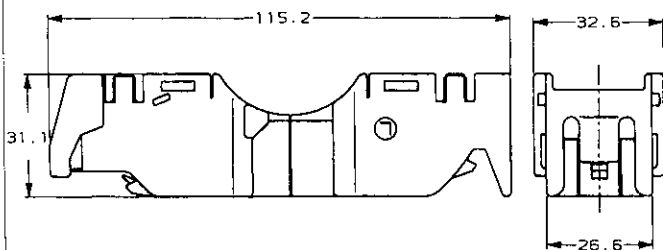

## Plug Assembly

111  
Pos.

Frame  
Part Number : 353670-6

Sub plug (TK)  
19 Pos.

Part Number : 353675-1 (Natural)  
353675-4 (Green)  
353675-5 (Blue)  
353675-7 (Yellow)  
353675-8 (Orange)

Wire cover  
Part Number : 353674-1

Lever  
Part Number : 353673-2

\*The material of frame, sub plug & lever are of PBT, wire cover is of PP.