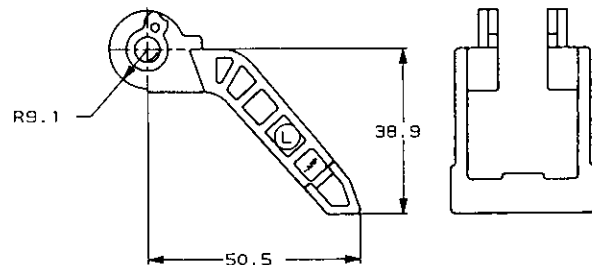

## Plug Assembly

111  
Pos.

Frame  
Part Number : 353670-6

Sub plug (TK)  
19 Pos.

Part Number : 353675-1 (Natural)  
353675-4 (Green)  
353675-5 (Blue)  
353675-7 (Yellow)  
353675-8 (Orange)

Wire cover  
Part Number : 353674-1

Lever  
Part Number : 353673-2

\*The material of frame, sub plug & lever are of PBT, wire cover is of PP.