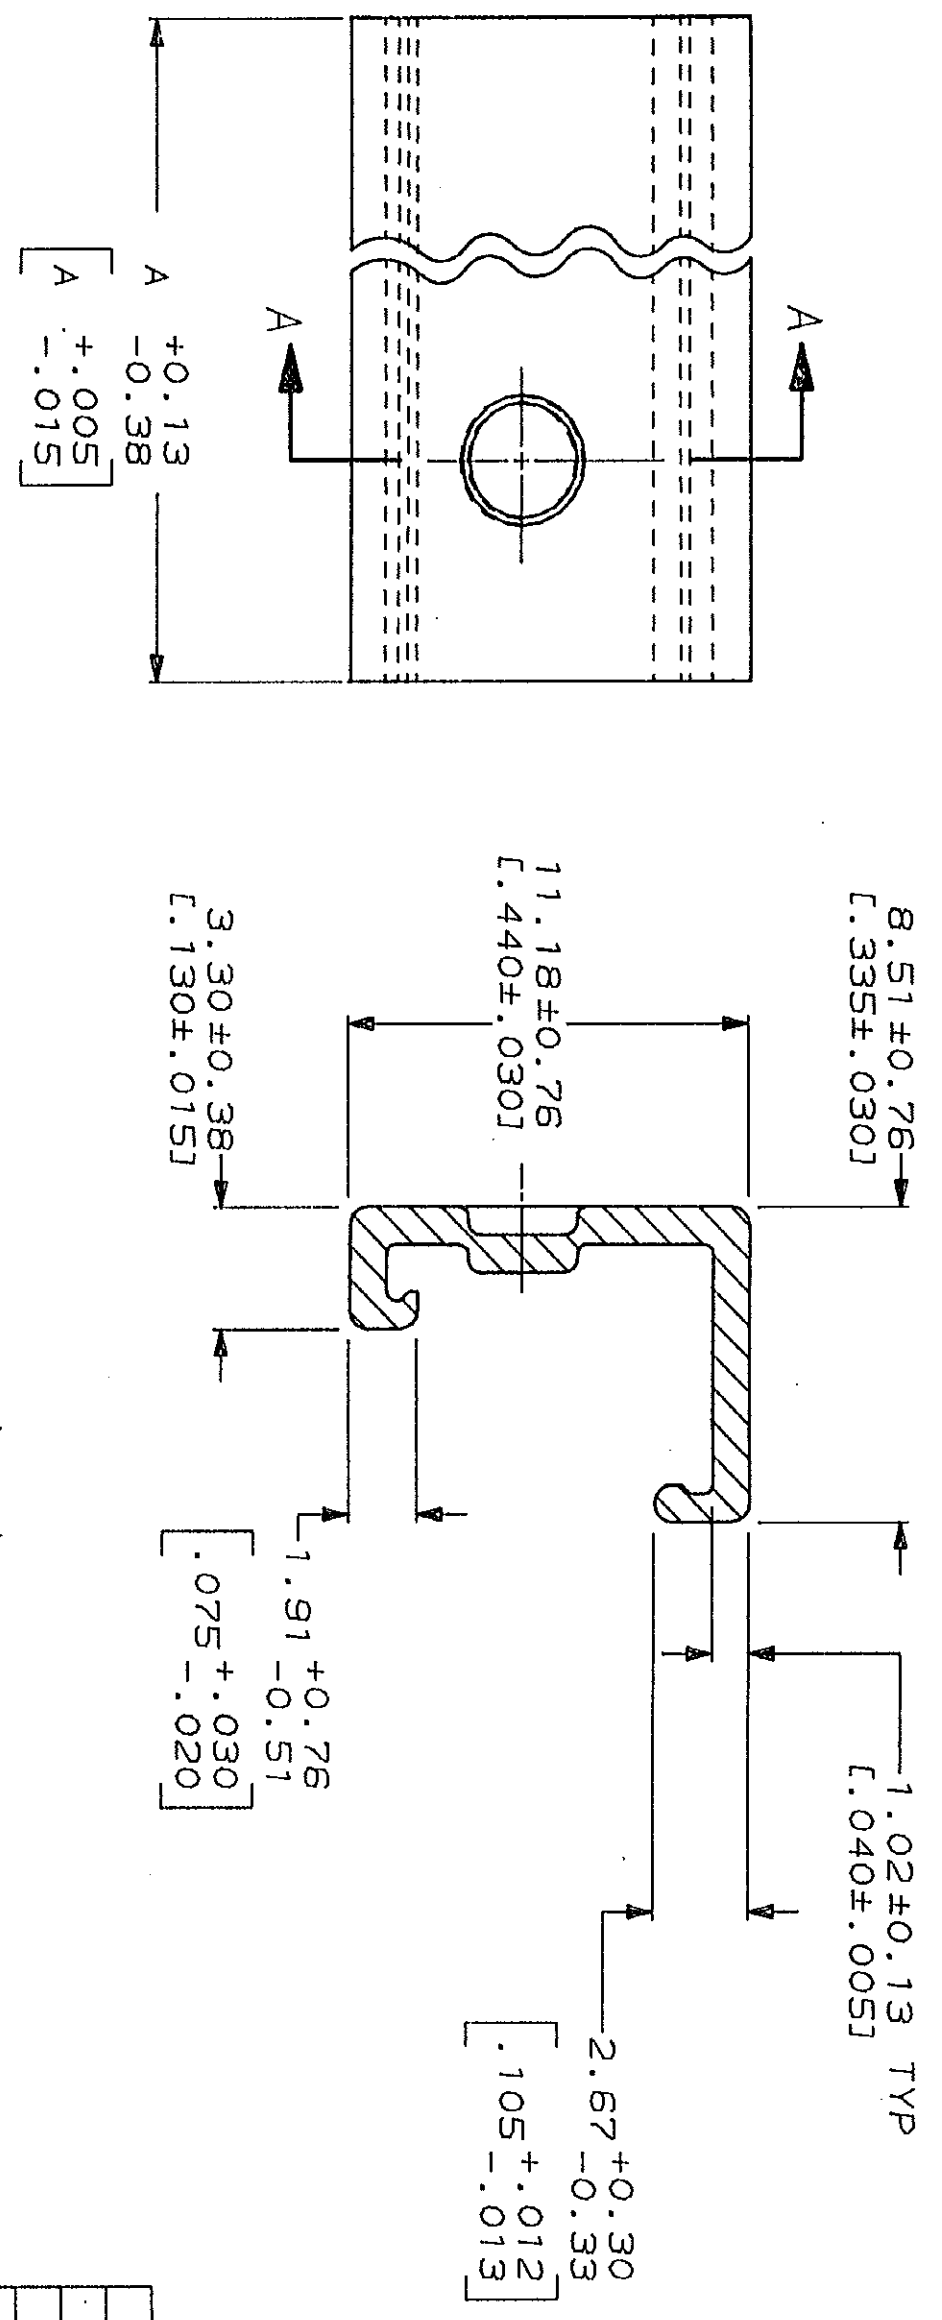

Distributed by:

JAMECO[®]
ELECTRONICS

www.Jameco.com ♦ 1-800-831-4242

The content and copyrights of the attached
material are the property of its owner.

Jameco Part Number 855391

LOC	DIST	P	F	ZONE	LTR	REV AND REDWN PER ECN	DESCRIPTION	DATE	APPD
CM	54				L		REV AND REDWN PER ECN CM-11	3-27-91	TS RS

1. DIMENSIONS IN BRACKETS ARE IN INCHES.

SECTION A-A

3-DIMENSIONAL MODEL NTS

DO NOT SCALE PRINT. UNLESS SPECIFIED DIMENSIONS IN mm (INCHES) TOLERANCES ON: 2 PLC DEC # - 3 PLC DEC # - ANGLES # - MATERIAL POLYESTER, UL 94V-0 NATURAL FINISH	DR Belk 4-2-91	NAME AMP AMP Incorporated Harrisburg, PA 17105-3608
APPD B. Dwyer 4-5-91	APPD M. Miller 4-10-91	COVER, MTA 156
PRODUCT SPEC	APPLICATION SPEC	SIZE CAGE CODE 00779
WEIGHT	SCALE 5:1	DRAWING NO 640551
		SHEET 1 OF 1