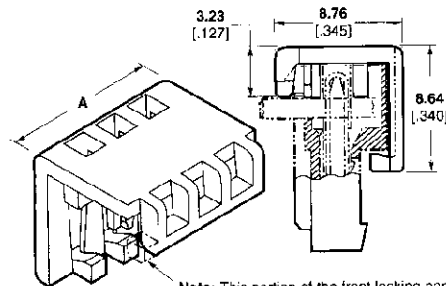

MTA-100 Connectors (Continued)

MTA-100 IDC Receptacle Connector Accessories

Material:

Strain Relief Cover — UL94V-2 rated, nylon, white

Dust Covers — UL94V-0 rated, polyester, white

Closed End Strain Relief Covers

Note: This portion of the front locking bar may or may not be present.

Closed End Dust Covers

Feed-Thru Strain Relief Covers

Note: This portion of the front locking bar may or may not be present.

Feed-Thru Dust Covers

No. of Circuits	Dim. A	Closed End		Feed-Thru	
		Strain Relief Covers	Dust Covers	Strain Relief Covers	Dust Covers
2	5.08 [.200]	643075-2	1-640550-2	643077-2	—
3	7.62 [.300]	643075-3	1-640550-3	643077-3	—
4	10.16 [.400]	643075-4	1-640550-4	643077-4	—
5	12.7 [.500]	643075-5	1-640550-5	643077-5	—
6	15.24 [.600]	643075-6	1-640550-6	643077-6	640642-6
7	17.78 [.700]	643075-7	1-640550-7	643077-7	—
8	20.32 [.800]	643075-8	1-640550-8	643077-8	640642-8
9	22.86 [.900]	643075-9	1-640550-9	—	—
10	25.4 [1.00]	1-643075-0	1-640550-0	1-643077-0	—
11	27.94 [1.100]	1-643075-1	1-640550-1	—	—
12	30.48 [1.200]	1-643075-2	1-640550-2	—	—
13	33.02 [1.300]	1-643075-3	1-640550-3	—	—
14	35.56 [1.400]	1-643075-4	1-640550-4	—	—
15	38.1 [1.500]	1-643075-5	1-640550-5	—	—
16	40.64 [1.600]	1-643075-6	1-640550-6	—	—
17	43.18 [1.700]	1-643075-7	—	—	—
18	45.72 [1.800]	1-643075-8	—	—	—
20	50.08 [2.000]	2-643075-0	2-640550-0	—	—
24	60.96 [2.400]	2-643075-4	—	—	—