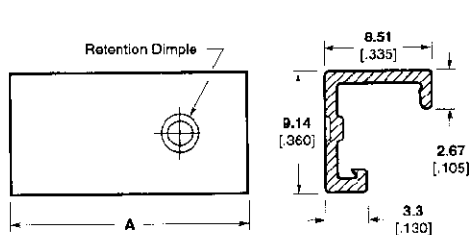

MTA-100 Connectors (Continued)

MTA-100 IDC Receptacle Connector Accessories

Material:

Strain Relief Cover — UL94V-2 rated, nylon, white

Dust Covers — UL94V-0 rated, polyester, white

Closed End Strain Relief Covers

Note: This portion of the front locking bar may or may not be present.

Closed End Dust Covers

Feed-Thru Strain Relief Covers

Note: This portion of the front locking bar may or may not be present.

Feed-Thru Dust Covers

No. of Circuits	Dim. A	Closed End		Feed-Thru	
		Strain Relief Covers	Dust Covers	Strain Relief Covers	Dust Covers
2	5.08 [.200]	643075-2	1-640550-2	643077-2	—
3	7.62 [.300]	643075-3	1-640550-3	643077-3	—
4	10.16 [.400]	643075-4	1-640550-4	643077-4	—
5	12.7 [.500]	643075-5	1-640550-5	643077-5	—
6	15.24 [.600]	643075-6	1-640550-6	643077-6	640642-6
7	17.78 [.700]	643075-7	1-640550-7	643077-7	—
8	20.32 [.800]	643075-8	1-640550-8	643077-8	640642-8
9	22.86 [.900]	643075-9	1-640550-9	—	—
10	25.4 [1.00]	1-643075-0	1-640550-0	1-643077-0	—
11	27.94 [1.100]	1-643075-1	1-640550-1	—	—
12	30.48 [1.200]	1-643075-2	1-640550-2	—	—
13	33.02 [1.300]	1-643075-3	1-640550-3	—	—
14	35.56 [1.400]	1-643075-4	1-640550-4	—	—
15	38.1 [1.500]	1-643075-5	1-640550-5	—	—
16	40.64 [1.600]	1-643075-6	1-640550-6	—	—
17	43.18 [1.700]	1-643075-7	—	—	—
18	45.72 [1.800]	1-643075-8	—	—	—
20	50.08 [2.000]	2-643075-0	2-640550-0	—	—
24	60.96 [2.400]	2-643075-4	—	—	—