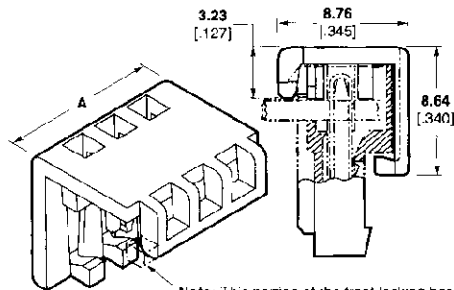

MTA-100 IDC Receptacle Connector Accessories

Material:

Strain Relief Cover — UL94V-2 rated, ny on, white

Dust Covers — UL94V-0 rated, polyester, white

Closed End Strain Relief Covers

Note: This portion of the front locking bar may or may not be present.

Closed End Dust Covers

Feed-Thru Strain Relief Covers

Note: This portion of the front locking bar may or may not be present.

Feed-Thru Dust Covers

No. of Circuits	Dim. A	Closed End		Feed-Thru	
		Strain Relief Covers	Dust Covers	Strain Relief Covers	Dust Covers
2	5.08 [.200]	643075-2	640550-2	643077-2	—
3	7.62 [.300]	643075-3	640550-3	643077-3	—
4	10.16 [.400]	643075-4	640550-4	643077-4	—
5	12.7 [.500]	643075-5	640550-5	643077-5	—
6	15.24 [.600]	643075-6	640550-6	643077-6	640642-6
7	17.78 [.700]	643075-7	640550-7	643077-7	—
8	20.32 [.800]	643075-8	640550-8	643077-8	640642-8
9	22.86 [.900]	643075-9	640550-9	—	—
10	25.4 [1.00]	1-643075-0	1-640550-0	1-643077-0	—
11	27.94 [1.100]	1-643075-1	1-640550-1	—	—
12	30.48 [1.200]	1-643075-2	1-640550-2	—	—
13	33.02 [1.300]	1-643075-3	1-640550-3	—	—
14	35.56 [1.400]	1-643075-4	1-640550-4	—	—
15	38.1 [1.500]	1-643075-5	1-640550-5	—	—
16	40.64 [1.600]	1-643075-6	1-640550-6	—	—
17	43.18 [1.700]	1-643075-7	—	—	—
18	45.72 [1.800]	1-643075-8	—	—	—
20	50.08 [2.000]	2-643075-0	2-640550-0	—	—
24	60.96 [2.400]	2-643075-4	—	—	—

Keying Plug with Carrier Strip
(10 plugs per strip)
Part Number 641994-1

Material

UL 94V-2 rated, type 6/6 nylon, natural color