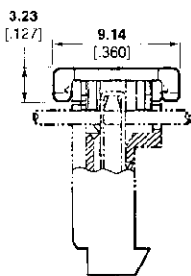

Closed End Dust Covers

Feed-Thru Strain Relief Covers

Note: This portion of the front locking bar may or may not be present.

Feed-Thru Dust Covers

No. of Circuits	Dim. A	Closed End		Feed-Thru	
		Strain Relief Covers	Dust Covers	Strain Relief Covers	Dust Covers
2	5.08 [.200]	643075-2	640550-2	643077-2	—
3	7.62 [.300]	643075-3	640550-3	643077-3	—
4	10.16 [.400]	643075-4	640550-4	643077-4	—
5	12.7 [.500]	643075-5	640550-5	643077-5	—
6	15.24 [.600]	643075-6	640550-6	643077-6	640642-6
7	17.78 [.700]	643075-7	640550-7	643077-7	—
8	20.32 [.800]	643075-8	640550-8	643077-8	640642-8
9	22.86 [.900]	643075-9	640550-9	—	—
10	25.4 [1.00]	1-643075-0	1-640550-0	1-643077-0	—
11	27.94 [1.100]	1-643075-1	1-640550-1	—	—
12	30.48 [1.200]	1-643075-2	1-640550-2	—	—
13	33.02 [1.300]	1-643075-3	1-640550-3	—	—
14	35.56 [1.400]	1-643075-4	1-640550-4	—	—
15	38.1 [1.500]	1-643075-5	1-640550-5	—	—
16	40.64 [1.600]	1-643075-6	1-640550-6	—	—
17	43.18 [1.700]	1-643075-7	—	—	—
18	45.72 [1.800]	1-643075-8	—	—	—
20	50.08 [2.000]	2-643075-0	2-640550-0	—	—
24	60.96 [2.400]	2-643075-4	—	—	—