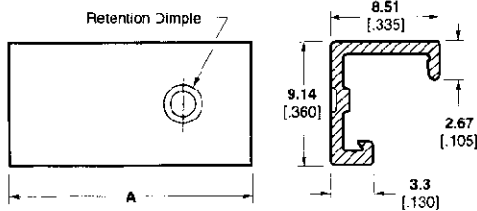

MTA-100 IDC Receptacle Connector Accessories

Material:

Strain Relief Cover — UL94V-2 rated, ny on, white

Dust Covers — UL94V-0 rated, polyester, white

Closed End Strain Relief Covers

Note: This portion of the front locking bar may or may not be present.

Closed End Dust Covers

Feed-Thru Strain Relief Covers

Note: This portion of the front locking bar may or may not be present.

Feed-Thru Dust Covers

No. of Circuits	Dim. A	Closed End		Feed-Thru	
		Strain Relief Covers	Dust Covers	Strain Relief Covers	Dust Covers
2	5.08 [.200]	643075-2	640550-2	643077-2	—
3	7.62 [.300]	643075-3	640550-3	643077-3	—
4	10.16 [.400]	643075-4	640550-4	643077-4	—
5	12.7 [.500]	643075-5	640550-5	643077-5	—
6	15.24 [.600]	643075-6	640550-6	643077-6	640642-6
7	17.78 [.700]	643075-7	640550-7	643077-7	—
8	20.32 [.800]	643075-8	640550-8	643077-8	640642-8
9	22.86 [.900]	643075-9	640550-9	—	—
10	25.4 [1.00]	1-643075-0	1-640550-0	1-643077-0	—
11	27.94 [1.100]	1-643075-1	1-640550-1	—	—
12	30.48 [1.200]	1-643075-2	1-640550-2	—	—
13	33.02 [1.300]	1-643075-3	1-640550-3	—	—
14	35.56 [1.400]	1-643075-4	1-640550-4	—	—
15	38.1 [1.500]	1-643075-5	1-640550-5	—	—
16	40.64 [1.600]	1-643075-6	1-640550-6	—	—
17	43.18 [1.700]	1-643075-7	—	—	—
18	45.72 [1.800]	1-643075-8	—	—	—
20	50.08 [2.000]	2-643075-0	2-640550-0	—	—
24	60.96 [2.400]	2-643075-4	—	—	—