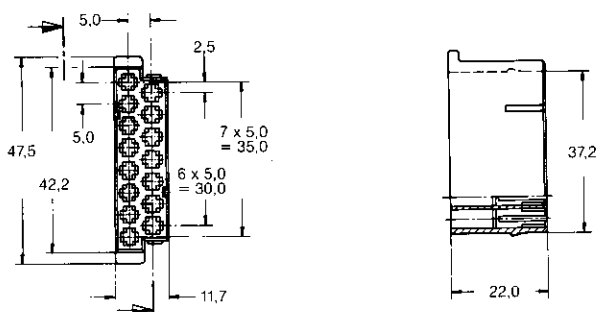

**Weitere
Timer Gehäuse
(Fortsetzung)**

12polig
Best.-Nr. **827603-1**

Passend zu:
Best.-Nr. **827229**

**Additional
Timer Housings
(continued)**

12 Positions
Part No. **827603-1**

Mating with:
Part No. **827229**

15polig
Best.-Nr. **926171-1** (schwarz)
Best.-Nr. **926171-2** (gelb)

Passend zu:
Best.-Nr. **826703**
Best.-Nr. **827467**

15 Positions
Part No. **926171-1** (black)
Part No. **926171-2** (yellow)

Mating with:
Part No. **826703**
Part No. **827467**

16polig
Best.-Nr. **827584-1**
Best.-Nr. **827584-2**

Passend zu:
Best.-Nr. **827539**
Best.-Nr. **828662**

16 Positions
Part No. **827584-1**
Part No. **827584-2**

Mating with:
Part No. **827539**
Part No. **828662**