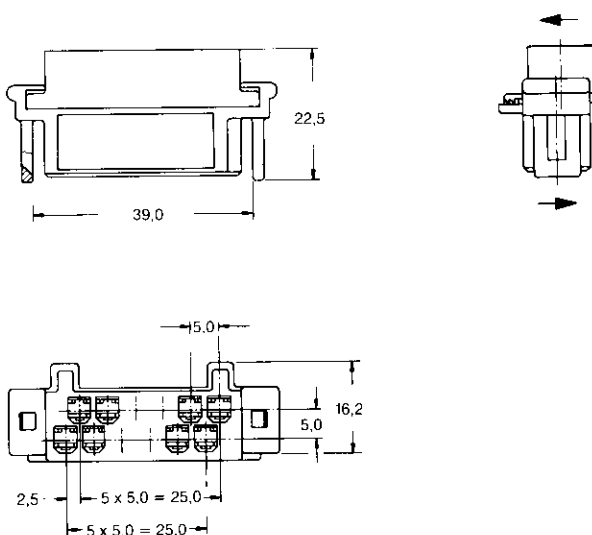

**Weitere
Timer Gehäuse
(Fortsetzung)**

12polig
Best.-Nr. **827603-1**

Passend zu:
Best.-Nr. **827229**

**Additional
Timer Housings
(continued)**

12 Positions
Part No. **827603-1**

Mating with:
Part No. **827229**

15polig
Best.-Nr. **926171-1** (schwarz)
Best.-Nr. **926171-2** (gelb)

Passend zu:
Best.-Nr. **826703**
Best.-Nr. **827467**

15 Positions
Part No. **926171-1** (black)
Part No. **926171-2** (yellow)

Mating with:
Part No. **826703**
Part No. **827467**

16polig
Best.-Nr. **827584-1**
Best.-Nr. **827584-2**

Passend zu:
Best.-Nr. **827539**
Best.-Nr. **828662**

16 Positions
Part No. **827584-1**
Part No. **827584-2**

Mating with:
Part No. **827539**
Part No. **828662**