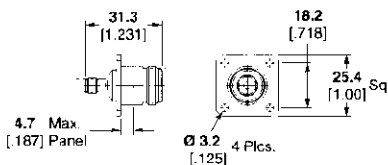

MCX Jack – SMA Jack

Part No. 1061070-1
M/A-COM Model No. 5880-2240-00

SMA Jack – N Series Jack

Part No. 1057341-1
M/A-COM Model No. 3080-2240-00

SMA Jack – N Series Flange Mount

Part No. 1057343-1
M/A-COM Model No. 3080-2242-00

SMA Jack – N Series Bulkhead Jack

Part No. 1057463-1
M/A-COM Model No. 3084-2240-00

SMA Jack – BNC Jack

Part No. 1058058-1
M/A-COM Model No. 3280-2240-00

BNC Bulkhead Jack – SMA Jack

Part No. 1058117-1
M/A-COM Model No. 3284-2240-00