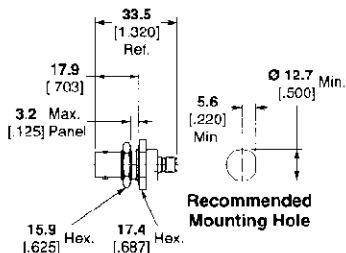

SMA Jack – N Series Bulkhead Jack

Part No. 1057463-1
M/A-COM Model No. 3084-2240-00

SMA Jack – BNC Jack

Part No. 1058058-1
M/A-COM Model No. 3280-2240-00

BNC Bulkhead Jack – SMA Jack

Part No. 1058117-1
M/A-COM Model No. 3284-2240-00