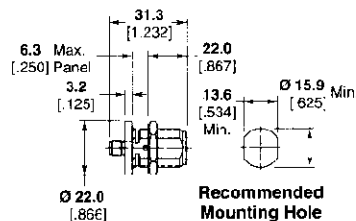

MCX Jack – SMA Jack

Part No. 1061070-1
M/A-COM Model No. 5880-2240-00

SMA Jack – N Series Jack

Part No. 1057341-1
M/A-COM Model No. 3080-2240-00

SMA Jack – N Series Flange Mount

Part No. 1057343-1
M/A-COM Model No. 3080-2242-00

SMA Jack – N Series Bulkhead Jack

Part No. 1057463-1
M/A-COM Model No. 3084-2240-00

SMA Jack – BNC Jack

Part No. 1058058-1
M/A-COM Model No. 3280-2240-00

BNC Bulkhead Jack – SMA Jack

Part No. 1058117-1
M/A-COM Model No. 3284-2240-00