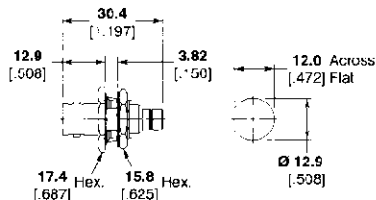

Between Series Adapters (Continued)

Jack-Jack

7-16 Jack – N Series Jack

Part No. 1311206-1
M/A-COM Model No. A55P22E999X

BNC Jack – SMB Jack

Part No. 1058056-1
M/A-COM Model No. 3280-2224-00

BNC Jack – 75 ohm SMB Jack