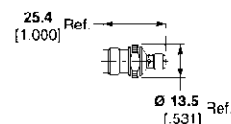

TNC Jack – SMA Jack

Part No. 1057839-1
M/A-COM Model No. 3284-2240-00