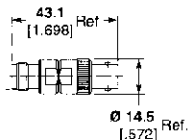

TNC Jack – BNC Jack

Part No. 1057845-1
M/A-COM Model No. 3180-2320-00