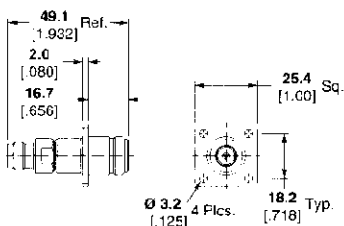

Between Series Adapters (Continued)

Jack-Jack

7-16 Jack – N Series Jack

Part No. 1311206-1
M/A-COM Model No. A55P22E999X

BNC Jack – SMB Jack

Part No. 1058056-1
M/A-COM Model No. 3280-2224-00

BNC Jack – 75 ohm SMB Jack

Part No. 1311209-1
M/A-COM Model No. A57R03G999X

TNC Jack – N Series Flange Mount Jack

Part No. 1057843-1
M/A-COM Model No. 3180-2302-00

TNC Jack – BNC Jack

Part No. 1057845-1
M/A-COM Model No. 3180-2320-00

MCX Jack – SMA Jack

Part No. 1061070-1
M/A-COM Model No. 5880-2240-00

SMA Jack – N Series Jack

Part No. 1057341-1
M/A-COM Model No. 3080-2240-00

SMA Jack – N Series Flange Mount

Part No. 1057343-1
M/A-COM Model No. 3080-2242-00

SMA Jack – N Series Bulkhead Jack

Part No. 1057463-1
M/A-COM Model No. 3084-2240-00

SMA Jack – BNC Jack

Part No. 1058058-1
M/A-COM Model No. 3280-2240-00

BNC Bulkhead Jack – SMA Jack

Part No. 1058117-1
M/A-COM Model No. 3284-2240-00