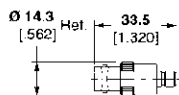

SMA Jack – BNC Jack

Part No. 1058058-1
M/A-COM Model No. 3280-2240-00