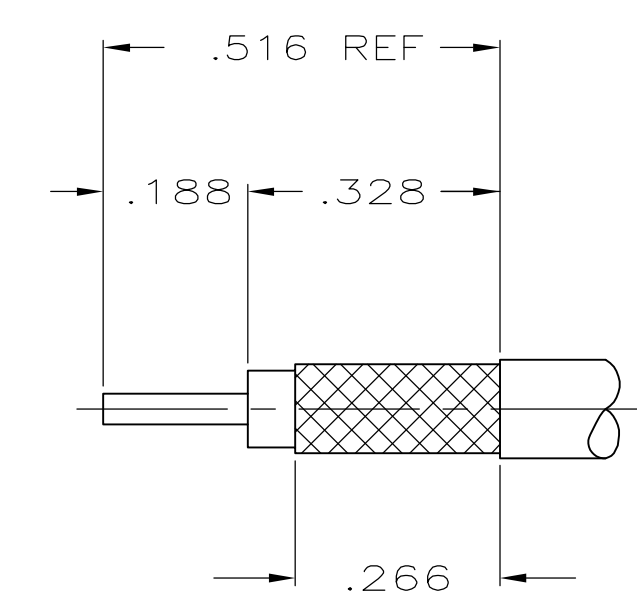

Distributed by:

JAMECO[®]
ELECTRONICS

www.Jameco.com ♦ 1-800-831-4242

The content and copyrights of the attached
material are the property of its owner.

Jameco Part Number 889583

VIEW A

VIEW B

RECOMMENDED STRIP LENGTH