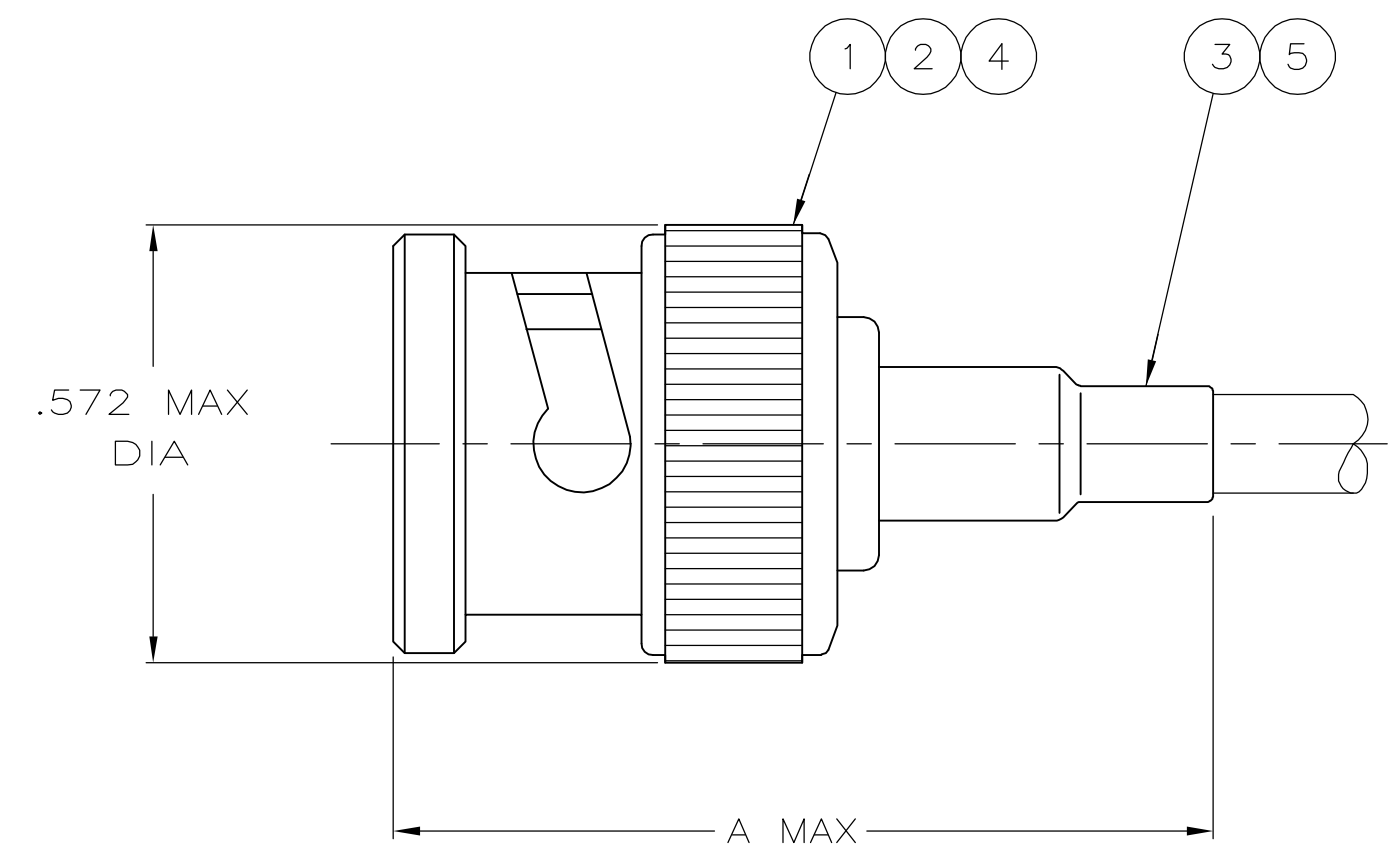

Distributed by:

JAMECO[®]
ELECTRONICS

www.Jameco.com ♦ 1-800-831-4242

The content and copyrights of the attached
material are the property of its owner.

Jameco Part Number 889583

VIEW A

VIEW B

RECOMMENDED STRIP LENGTH