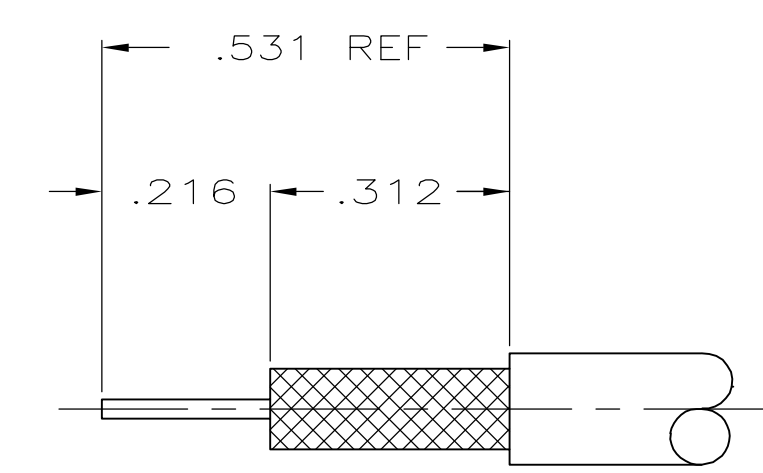

Distributed by:

JAMECO[®]
ELECTRONICS

www.Jameco.com ♦ 1-800-831-4242

The content and copyrights of the attached
material are the property of its owner.

Jameco Part Number 889583

VIEW A

VIEW B

RECOMMENDED STRIP LENGTH

THIS DRAWING IS A CONTROLLED DOCUMENT.

DIMENSIONS: INCHES	TOLERANCES UNLESS OTHERWISE SPECIFIED:	0 PLC ± -	1 PLC ± -	2 PLC ± -	3 PLC ± .016	4 PLC ± -	ANGLES ± -	FINISH
--------------------	--	-----------	-----------	-----------	--------------	-----------	------------	--------