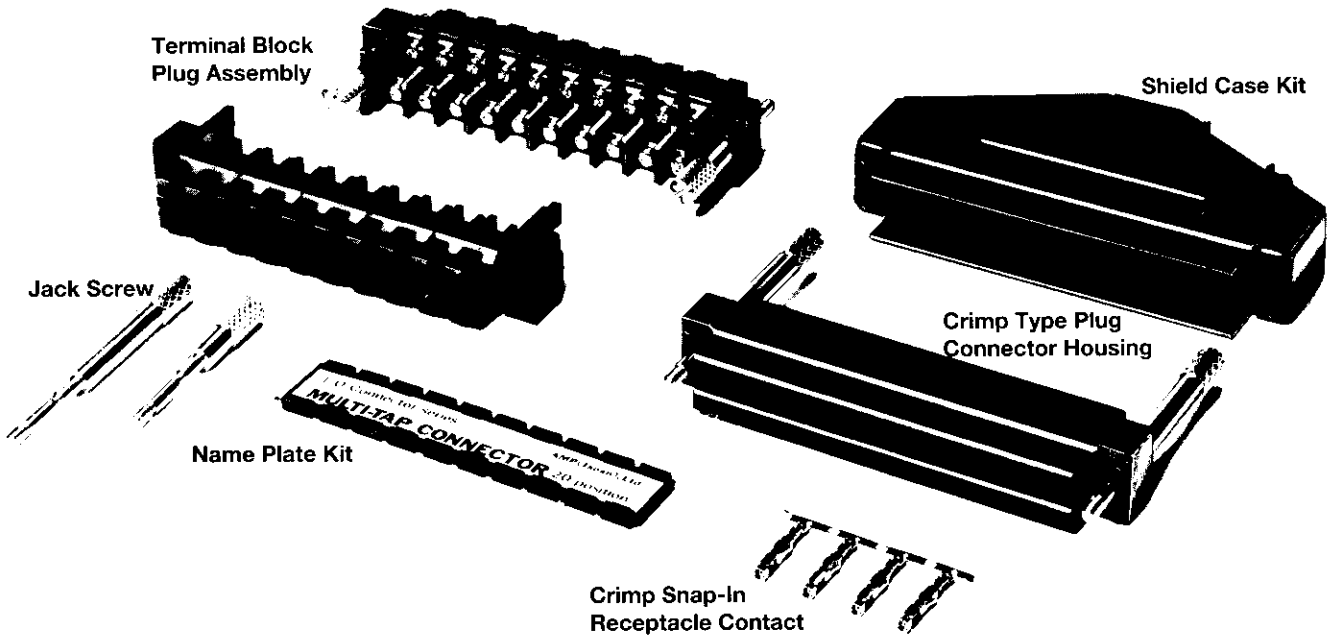

# Special Connectors

## I/O Connector Series Multiple Tap Connectors

### Crim Type Plug Connector Housings

**Material :**  
 UL94V-0 rated, glass-filled  
 PBT, black

No. of Pos.	Dimensions						Part No.	Part No. of Applicable Post Header
	A	B	C	D	E	F		
24	55.88	61.9	62.1	71.9	75.3	81.3	172450-1	172457-1
40	96.52	102.5	103.5	112.5	115.9	121.9	172450-2	172457-2
72	177.80	183.8	184.8	193.8	197.2	203.2	172450-3	172457-3