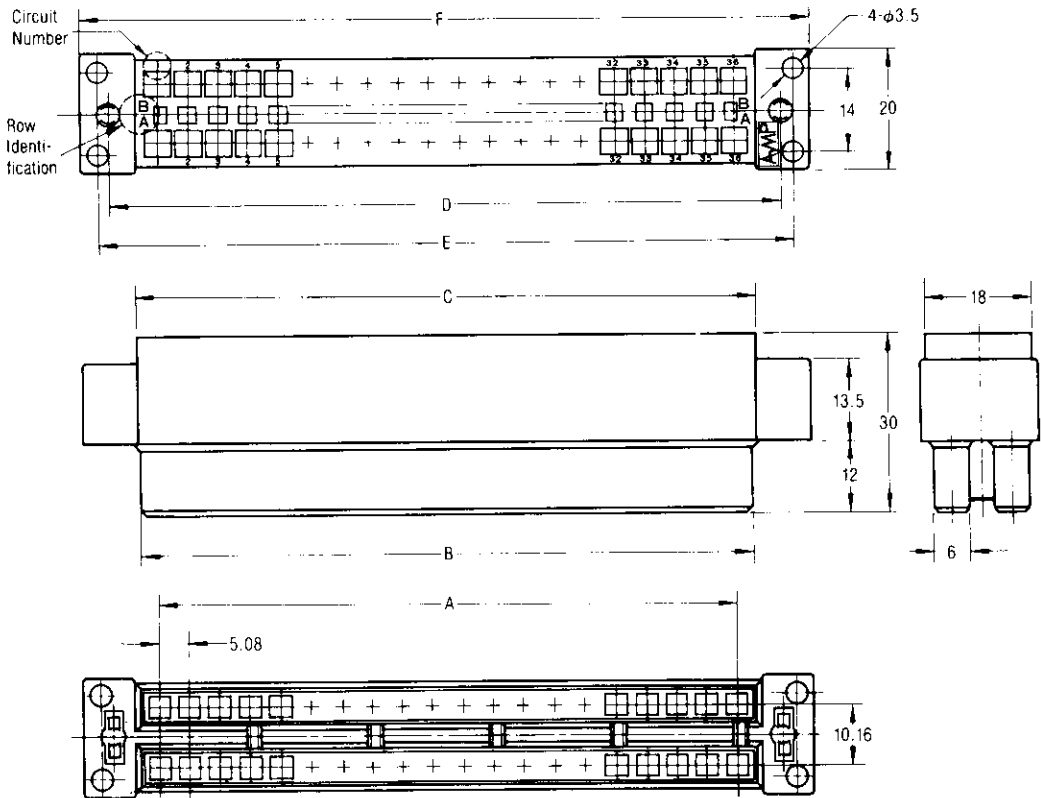

# Special Connectors

## I/O Connector Series Multiple Tap Connectors

### Crim Type Plug Connector Housings

**Material :**  
 UL94V-0 rated, glass-filled  
 PBT, black

No. of Pos.	Dimensions						Part No.	Part No. of Applicable Post Header
	A	B	C	D	E	F		
24	55.88	61.9	62.1	71.9	75.3	81.3	172450-1	172457-1
40	96.52	102.5	103.5	112.5	115.9	121.9	172450-2	172457-2
72	177.80	183.8	184.8	193.8	197.2	203.2	172450-3	172457-3