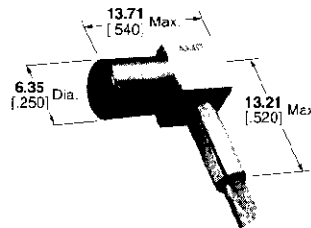

SMB Connectors, 50 Ohm

Straight Plugs

RG/U Cable	Center Contact Plating	Outer Contact Plating	Other Metal Parts Plating	Dielectric	Style	Part No.
178, 178A, 178B, 196, 196A	Gold	Gold	Gold	TEFLON	Mil Type	413985-5
	Gold	Gold	Nickel	TEFLON	Mil Type	413985-6
174, 315, 188, 188A	Gold	Gold	Gold	TEFLON	Mil Type	413985-1
	Gold	Gold	Nickel	TEFLON	Mil Type	413985-3
	Gold	Nickel	Nickel	TEFLON	Mil Type	413985-7
	Gold	Gold	Nickel	TEFLON	Die Cast	414946-1
	Gold	Nickel	Nickel	TEFLON	Die Cast	414946-2
	Gold	Nickel	Black Nickel	TEFLON	Die Cast	1-414946-2
179, 179A, 179B, 161, 187, 187A, Belden 9221	Gold	Gold	Gold	TEFLON	Mil Type	1-413985-0
	Gold	Gold	Nickel	TEFLON	Mil Type	1-413985-1
	Gold	Gold	Nickel	TEFLON	Die Cast	414946-5
	Gold	Nickel	Nickel	TEFLON	Die Cast	414946-6
RD 316, 188 Double Braid	Gold	Gold	Gold	TEFLON	Mil Type	413985-2
	Gold	Gold	Nickel	TEFLON	Mil Type	413985-4
	Gold	Gold	Nickel	TEFLON	Die Cast	414946-3
	Gold	Nickel	Nickel	TEFLON	Mil Type	413985-8
Gold	Nickel	Nickel	TEFLON	Die Cast	414946-4	

Right Angle Plugs

Mil Type

Die Cast

RG/U Cable	Center Contact Plating	Outer Contact Plating	Other Metal Parts Plating	Dielectric	Style	Part No.
178, 178A, 178B, 196, 196A	Gold	Gold	Gold	TEFLON	Mil Type	414002-7
	Gold	Gold	Nickel	TEFLON	Mil Type	414002-8
	Gold	Gold	Nickel	TEFLON	Die Cast	414363-8
	Gold	Nickel	Nickel	TEFLON	Die Cast	414363-9
174, 315, 188, 188A, 179, 179A, 179B, 161, 187, 187A, Belden 9221	Gold	Gold	Gold	TEFLON	Mil Type	414002-1
	Gold	Gold	Nickel	TEFLON	Mil Type	414002-3
	Gold	Nickel	Nickel	TEFLON	Mil Type	414002-5
	Gold	Gold	Nickel	TEFLON	Die Cast	414363-3
RD 316, 188 Double Braid	Gold	Nickel	Nickel	TEFLON	Die Cast	414363-5
	Gold	Gold	Gold	TEFLON	Mil Type	414002-2
	Gold	Gold	Nickel	TEFLON	Mil Type	414002-4
	Gold	Gold	Nickel	TEFLON	Die Cast	414363-4
Gold	Nickel	Nickel	TEFLON	Die Cast	414363-6	