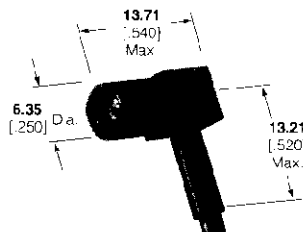

Right Angle Plugs

Mil Type