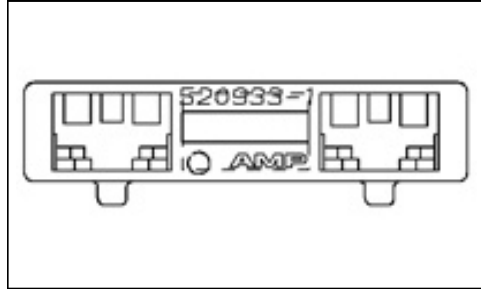

520933-1 Product Details

Live Product Chat US Only
8:30am - 5pm ET, Mon - Fri

520933-1

✓ [Active](#)

Positive Lock Connectors

[Always EU RoHS/ELV Compliant](#) ([Statement of Compliance](#))

Product Highlights:

- Receptacle Housing
- Tab Fit = 4.75 mm
- Line = Mark II
- Receptacle Style = Straight
- Loose Piece

[View all Features](#) | [Find Similar Products](#)

Quick Links

- [Check Pricing & Availability](#)
- [Search for Tooling](#)
- [Product Feature Selector](#)
- [Contact Us About This Product](#)

[List all Documents](#)

Product Features (Please use the Product Drawing for all design activity)

<p>Product Type Features:</p> <ul style="list-style-type: none"> • Product Type = Receptacle Housing • Tab Fit (mm [in]) = 4.75 [.187] • Receptacle Style = Straight • Number of Positions = 2 • Color = Natural • Material = Nylon • Keyed = No • Profile = Standard <p>Body Related Features:</p> <ul style="list-style-type: none"> • Position Keyed = None • Centerline (mm [in]) = 14.00 [0.551] • Flammability Rating = UL 94V-2 	<p>Industry Standards:</p> <ul style="list-style-type: none"> • RoHS/ELV Compliance = RoHS compliant, ELV compliant • Lead Free Solder Processes = Not relevant for lead free process • RoHS/ELV Compliance History = Always was RoHS compliant <p>Packaging Related Features:</p> <ul style="list-style-type: none"> • Packaging Method = Loose Piece <p>Other:</p> <ul style="list-style-type: none"> • Line = Mark II • Brand = AMP
---	---