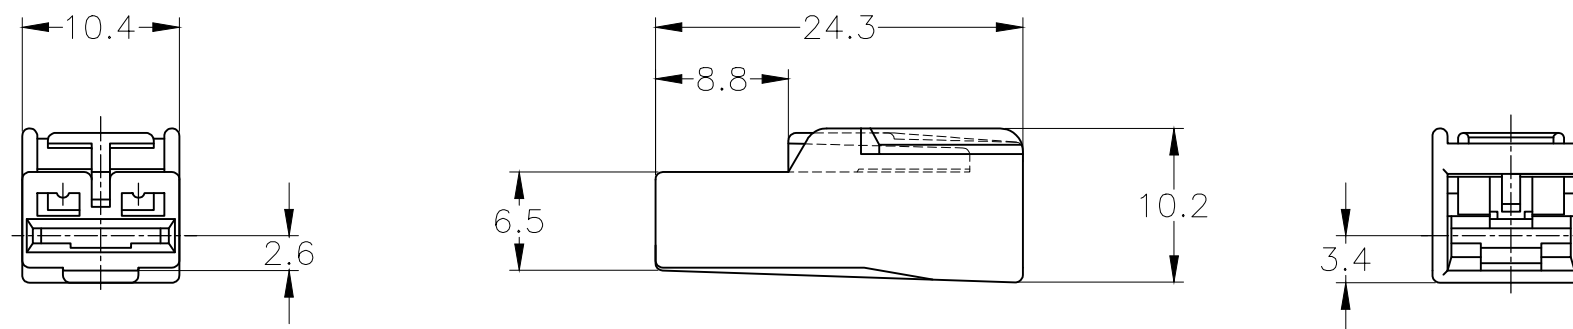

THIS DRAWING IS UNPUBLISHED.

RELEASED FOR PUBLICATION

ALL RIGHTS RESERVED.

© COPYRIGHT - By -

LOC
J

DIST
-

REVISIONS

変更

P	LTR	DESCRIPTION	DATE	DWN	APVD
	F3	REVISED PER ECR-20-005366	6MAY2020	SS	DL

黒 (BLACK)	9-172320-2
黄 (YELLOW)	172320-7
淡灰色 (LIGHT GRAY)	6-172320-6
濃灰色 (DARK GRAY)	172320-6
青 (BLUE)	172320-5
緑 (GREEN)	~~172320-4~~
茶 (BROWN)	172320-3
黒 (BLACK)	172320-2
自然色 (NATURAL)	172320-1
色 (COLOR)	型番 (PART NUMBER)

1. CUSTOMER MANUAL NO.CM-154J
2. APPLIED CONTACT PART NUMBER 170452, 170454, 170456

△ OBSOLETE PART

1. 取扱説明書：CM-154J
2. 適用コンタクト型番：170452, 170454, 170456

THIS DRAWING IS A CONTROLLED DOCUMENT.

DIMENSIONS:
単位： 耗
mm

TOLERANCES UNLESS
OTHERWISE SPECIFIED:
一般公差

0 PLC	± -
1 PLC	± -
2 PLC	± -
3 PLC	± -
4 PLC	± -
ANGLES	± -

MATERIAL
材料
66 NYLON

FINISH
仕上
-

DWN
M.SUGAWARA
22DEC06

CHK
T.SHINOHARA
22DEC06

APVD
K.BETSUI
22DEC06

PRODUCT SPEC
製品規格
108-5150

APPLICATION SPEC
取付適用規格
114-5060

WEIGHT
-

NAME
名称

250 SERIES AUTOMOTIVE
POSITIVE LOCK HOUSING

SIZE

CAGE CODE

DRAWING NO
番号

RESTRICTED TO

A3

00779

G-172320

SCALE
尺度 2:1

SHEET
1 OF 1

REV
F3

TOLERANCES UNLESS OTHERWISE SPECIFIED: 一般公差	
10_±	: ±0.2
30_±	> 10 : ±0.25
100_±	> 30 : ±0.3
ANGLE	: ±3°