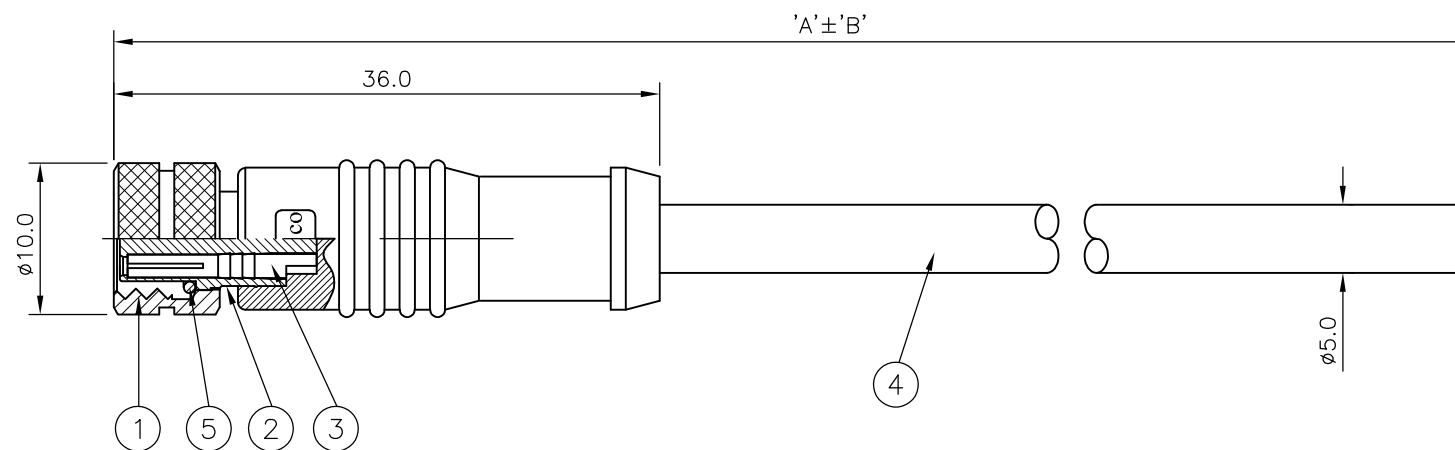

NOTES:

- ELECTRICAL DATA: CONTACT RESISTANCE: 10 mOhm MAX
INSULATION RESISTANCE: 100 MOhm MIN at 500VDC
CURRENT RATING: 5 AMPS
BREAKDOWN VOLTAGE: 500 VAC MIN PER MINUTE
- ENVIRONMENTAL: OPERATING TEMPERATURE: -25°C TO +90°C
SEALING REQUIREMENTS: IP67
- PROD SPEC: 108-3641
- PACKAGING: 107-3334
- FOR TECHNICAL DATA REFER TO YOUR LOCAL TYCO ELECTRONICS SALES OFFICE
- ALL DIMENSIONS ARE NOMINAL FOR REFERENCE ONLY UNLESS OTHERWISE STATED

ITEM	DESCRIPTION	MATERIAL	FINISH/COLOUR	QTY
1	SCREW NUT	BRASS	NICKEL PLATED	1
2	CONNECTOR BODY	POLYURETHANE	BLACK	1
3	SOCKET CONTACT	BRASS	0.15µm GOLD PLATED OVER NICKEL	3
4	3 CORE CABLE (CORES 22AWG TO UL2464)	PVC JACKET UV RESISTANT	BLACK	1
5	'O' RING	VITON	GREEN	1

10000	500 mm	M8 STRAIGHT FEMALE CONNECTOR 10.0m CABLE	1814434-5	OBSOLETE
7000	350 mm	M8 STRAIGHT FEMALE CONNECTOR 7.0m CABLE	1814434-4	OBSOLETE
5000	250 mm	M8 STRAIGHT FEMALE CONNECTOR 5.0m CABLE	1814434-3	ACTIVE
3000	150 mm	M8 STRAIGHT FEMALE CONNECTOR 3.0m CABLE	1814434-2	OBSOLETE
2000	100 mm	M8 STRAIGHT FEMALE CONNECTOR 2.0m CABLE	1814434-1	OBSOLETE
DIM A	TOL 'B'	DESCRIPTION	PART NUMBER	PART STATUS

THIS DRAWING IS A CONTROLLED DOCUMENT.		DWN H M RAGHAVENDRA 23AUG05	Tyco Electronics Corporation Bideford, UK, EX39 4HE	
DIMENSIONS: mm		CHK F.WHEELER-KING 15DEC05	NAME M8 STRAIGHT FEMALE CONNECTOR 3 POSITION, PVC CABLE	
TOLERANCES UNLESS OTHERWISE SPECIFIED:		APVD F.WHEELER-KING 15DEC05	SIZE A3	CAGE CODE 00779
0 PLC ± - 1 PLC ± - 2 PLC ± - 3 PLC ± - 4 PLC ± - ANGLES ± -		PRODUCT SPEC -	DRAWING NO C-1814434	RESTRICTED TO -
MATERIAL -		FINISH -	WEIGHT -	SCALE NTS
CUSTOMER DRAWING			SHEET 1 OF 1	REV B