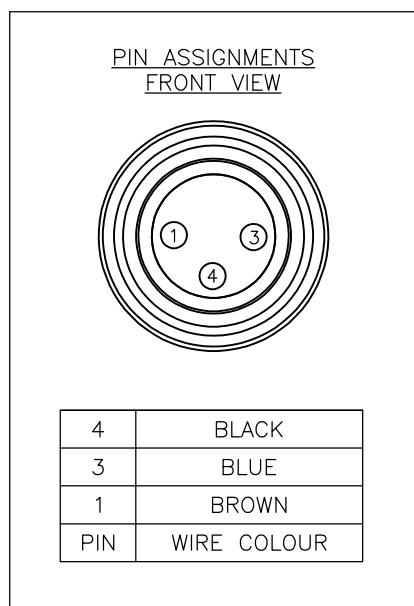

ITEM	DESCRIPTION	MATERIAL	FINISH/COLOUR	QTY
1	SCREW NUT	BRASS	NICKEL PLATED	1
2	CONNECTOR BODY	POLYURETHANE	BLACK	1
3	SOCKET CONTACT	BRASS	0.15µm GOLD PLATED OVER NICKEL	3
4	3 CORE CABLE (CORES 22AWG TO UL2464)	PVC JACKET UV RESISTANT	BLACK	1
5	'O' RING	VITON	GREEN	1

10000	500 mm	M8 STRAIGHT FEMALE CONNECTOR 10.0m CABLE	1814434-5	OBSOLETE
7000	350 mm	M8 STRAIGHT FEMALE CONNECTOR 7.0m CABLE	1814434-4	OBSOLETE
5000	250 mm	M8 STRAIGHT FEMALE CONNECTOR 5.0m CABLE	1814434-3	ACTIVE
3000	150 mm	M8 STRAIGHT FEMALE CONNECTOR 3.0m CABLE	1814434-2	OBSOLETE
2000	100 mm	M8 STRAIGHT FEMALE CONNECTOR 2.0m CABLE	1814434-1	OBSOLETE
DIM A	TOL 'B'	DESCRIPTION	PART NUMBER	PART STATUS

THIS DRAWING IS A CONTROLLED DOCUMENT.		DWN H M RAGHAVENDRA 23AUG05	Tyco Electronics Corporation Bideford, UK, EX39 4HE	
DIMENSIONS: mm		CHK F.WHEELER-KING 15DEC05	NAME M8 STRAIGHT FEMALE CONNECTOR 3 POSITION, PVC CABLE	
TOLERANCES UNLESS OTHERWISE SPECIFIED:		APVD F.WHEELER-KING 15DEC05	SIZE A3	CAGE CODE 00779
0 PLC ± - 1 PLC ± - 2 PLC ± - 3 PLC ± - 4 PLC ± - ANGLES ± -		PRODUCT SPEC -	DRAWING NO C-1814434	RESTRICTED TO -
MATERIAL -		FINISH -	WEIGHT -	SCALE NTS
CUSTOMER DRAWING			SHEET 1 OF 1	REV B