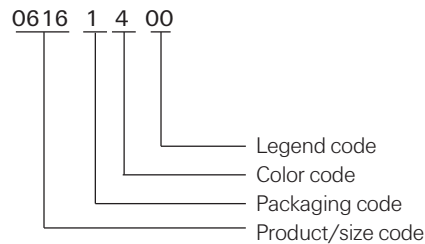

Z-Type® markers are a simple, cost-effective solution for many commercial wire identification applications. The markers are supplied either straight cut or chevron cut: the chevron cut option ensures the legends remain aligned. Standard Z-Type® markers are yellow or white with black legends and can be supplied as loose pieces packed in boxes or on reels. Color coded markers are also available.

Features and benefits

- Resistant to sea water, fuels and oils
- 9 sizes covering wire diameters from 1.5mm to 12.7mm (0.06 inches to 0.5 inches)
- Applicator wands available for easy marker installation

Specifications/approvals

Tyco Electronics TTDS-026

Temperature rating

Operating temperature range -45°C to +70°C -50°F to +158°F

Part numbering system

Z-Type® push-on wire markers

Ordering information

Size code (straight cut)	Size code (chevron cut)	Marker size	Marker Length (mm)	Pack quantity	Cable diameter mm	Cable diameter inches
0580	1151	5	4.5	1000	1.5 - 2.0	0.06 - 0.08
0581	1152	7	4.5	1000	2.0 - 3.2	0.08 - 0.13
0615	1153	9	4.5	1000	2.5 - 4.0	0.10 - 0.16
0616	1154	11	4.5	1000	2.9 - 4.7	0.11 - 0.19
0617	1155	13	4.5	1000	3.4 - 5.7	0.13 - 0.22
0618	1156	15	4.5	1000	3.8 - 6.3	0.15 - 0.25
0620	1157	18	4.5	500	4.3 - 6.9	0.17 - 0.27
0622	1158	23	6.0	500	5.5 - 8.9	0.22 - 0.35
0624	1159	35	6.0	250	7.9 - 12.7	0.31 - 0.50

Packaging Code

1 Box 3 Reel

Color Code (Available for All Legends)

4 Yellow 9 White

Packaging Options available

Straight Cut		Chevron cut	
White marker with black legend:	Boxes, reels	White marker with black legend:	Boxes
Yellow marker with black legend:	Reels	Yellow marker with black legend:	Reels
Color coded	Boxes	Color coded	Boxes, reels