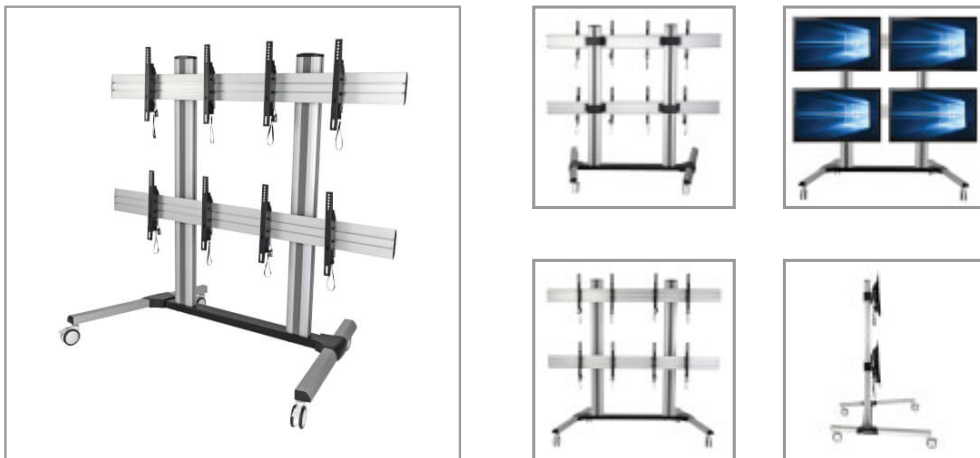

Mobile Quad-Screen Video Wall – For Four 45" to 55" TVs and Monitors, Heavy Duty

MODEL NUMBER: DMCVW4555X4

Quad-screen mobile cart supports mounting of four flat-panel televisions or monitors to create a portable video wall.

Features

Create a Mobile Video Wall with Four Flat-Panel Displays

The DMCVW4555X4 provides a convenient way to create a quad-screen video wall for a presentation or temporary digital signage and bring it to audiences in classrooms, lecture halls, offices, auditoriums, conference rooms and other locations where video resources are shared. Made primarily of steel and aluminum, this rolling video wall accommodates most flat-panel televisions or monitors from 45 to 55 inches that weigh up to 132 lb.

Effectively Share a Quad-Screen Video Wall

Four sturdy swivel casters provide smooth rolling through doorways and over thresholds, making it possible to share quad screens within a facility instead of purchasing multiple setups. When not in use, the cart can be rolled into a secure area for storage. Two of the casters lock to keep the cart in position while at rest. Cable management openings in the main columns allow you to route power and audio/video cords, reducing clutter for a clean, professional look.

Easily Mount 45" to 55" Displays and Deter Theft

For hassle-free display compatibility, this rolling video wall supports the following VESA mounting hole patterns: 200 x 200, 200 x 300, 200 x 400, 300 x 200, 300 x 300, 300 x 400, 400 x 200, 400 x 300, 400 x 400, 500 x 200, 500 x 300, 500 x 400, 600 x 300 and 600 x 400. Fine adjustments can be made to the position of the displays using a hex key (included). The height of both mounting plates is adjustable, and the top displays can be raised up to 67.7 inches above the floor. Three-position combination locks (included) secure the brackets to deter theft of the displays.