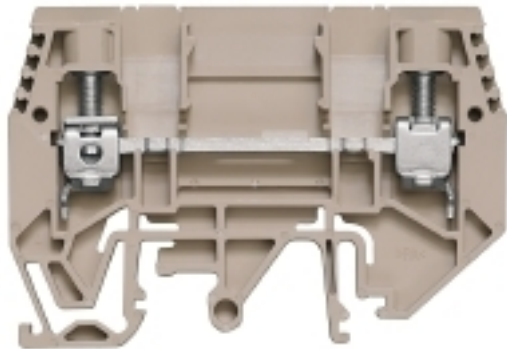

W-Series
WTD 6/1 EN

Weidmüller Interface GmbH & Co. KG
Klingenbergstraße 16
D-32758 Detmold
Germany
Fon: +49 5231 14-0
Fax: +49 5231 14-292083
www.weidmueller.com

Special instruments are required for measuring electrical energy. One wrong connection during maintenance work is enough to ruin a current transformer! Disconnect test terminals represent a reliable way of solving this problem. As a leading supplier of line connectors, Weidmüller has developed special disconnect test terminals in close cooperation with users. These modular terminals ensure optimum realisation of all important circuits for the measurement of current, voltage and energy. Different current transformer circuits, e.g. for replacing measuring instruments or electricity meters, can be implemented. Besides disconnect test terminals with screw or tension clamp connections, Weidmüller also has a comprehensive range of accessories, including test adapters, cross-connections and markers for the testing of 3-phase and AC circuits as well as voltages.

General ordering data

Type	WTD 6/1 EN
Order No.	1934830000
Version	W-Series, Test-disconnect terminal, Rated cross-section: 6 mm², Screw connection
GTIN (EAN)	4032248592180
Qty.	50 pc(s).