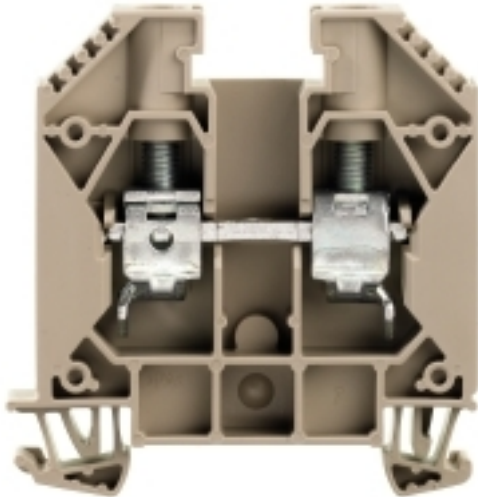

W-Series
WDU 16

Weidmüller Interface GmbH & Co. KG
Klingenbergstraße 16
D-32758 Detmold
Germany
Fon: +49 5231 14-0
Fax: +49 5231 14-292083
www.weidmueller.com

The versatile and extensive range of products - from 0.05 mm² to 300 mm² - means that you have diverse options for your applications at your disposal.
Hardened steel for mechanical strength and high-quality tinned copper for optimum conductivity. All materials comply with RoHS requirements and have been tested to current environment guidelines.

General ordering data

Type	WDU 16
Order No.	1020400000
Version	W-Series, Feed-through terminal, Rated cross-section: 16 mm², Screw connection
GTIN (EAN)	4008190127794
Qty.	50 pc(s).