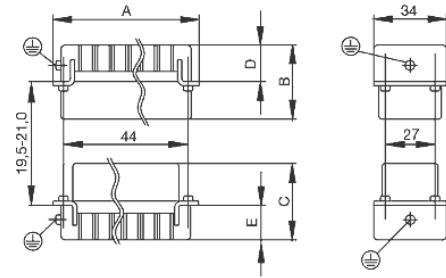

Data sheet

**HDC insert
HDC HE 6 FS**

Weidmüller Interface GmbH & Co. KG
Klingenbergstraße 16
D-32758 Detmold
Germany
Fon: +49 5231 14-0
Fax: +49 5231 14-292083
www.weidmueller.com

Drawings