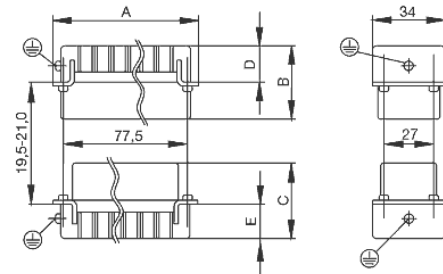

Drawings

Tightening torques and screwing tools

Screw size	Connector type	Dia. tightening torque in Nm	Recommended blade inserts and AF size for hexagon socket
M 2.5	Signal contacts		
	S 6/6	0.5 - 0.55	SD 0.6 x 3.5 mm or PZO
	S 6/12	0.5 - 0.55	SD 0.6 x 3.5 mm or PZO
M 2.9 x 0.5	Fastening screws		
	HQ 4/2	0.8 (plastic) / 1.1 (metal)	SD 0.6 x 3.5 mm or PH0
	HQ 8	0.8 (plastic) / 1.1 (metal)	SD 0.6 x 3.5 mm or PH0
	HQ 17	0.8 (plastic) / 1.1 (metal)	SD 0.6 x 3.5 mm or PH0
M 3	Contact screws		
	HA 3	0.5 - 0.55	SD 0.5 x 3.0 mm
	HA 4	0.5 - 0.55	SD 0.5 x 3.0 mm
	HA 10 bis HA 48	0.5 - 0.55	SD 0.6 x 3.5 mm or PH0
	HE	0.5 - 0.55	SD 0.6 x 3.5 mm or PZO
	HVE	0.5 - 0.55	SD 0.6 x 3.5 mm or PZO
	Signal contacts:		
	S 4/2	0.5 - 0.55	SD 0.6 x 3.5 mm or PZO
	S 4/8	0.5 - 0.55	SD 0.6 x 3.5 mm or PZO
	PE connection via female contact		
	S 4	0.5 - 0.8	SD 0.6 x 3.5 mm
	ConCept modular frame, metal	0.5 - 0.55	SD 0.6 x 3.5 mm
	PE terminal		
	HQ 5	0.5 - 0.55	SD 0.6 x 3.5 or 0.8 x 4 mm
	HQ 7	0.5 - 0.55	SD 0.6 x 3.5 or 0.8 x 4 mm
	Fastening screws	0.5 - 0.55	SD 0.6 x 3.5 mm or PZO
	Guide pin	0.5 - 0.55	SD 0.6 x 3.5 mm or PZO
	Guide bush	0.5 - 0.55	SD 0.6 x 3.5 mm or PZO
	Coding pins	0.5 - 0.55	SD 0.6 x 3.5 mm or PZO
	M 4	Contact screws	
HSB		1.2 - 1.5	SD 0.6 x 3.5 or 0.8 x 4 mm or PZ1
PE connection via male contact			
S 4		0.5 - 0.8	SD 0.6 x 3.5 mm
ConCept modular frame, metal		1.2 - 1.5	SD 0.6 x 3.5 mm
PE terminal			
HA		1.2 - 1.5	SD 0.6 x 3.5 or 0.8 x 4 mm or PH1
HE		1.2 - 1.5	SD 0.6 x 3.5 or 0.8 x 4 mm or PH1
HEE		1.2 - 1.5	SD 0.6 x 3.5 or 0.8 x 4 mm or PH1
HVE		1.2 - 1.5	SD 0.6 x 3.5 or 0.8 x 4 mm or PH1
HD		1.2 - 1.5	SD 0.6 x 3.5 or 0.8 x 4 mm or PZ1
HDD		1.2 - 1.5	SD 0.6 x 3.5 or 0.8 x 4 mm or PZ1
S 6/6 (for signal contacts)		1.2 - 1.5	0.8 x 4 mm or PZ1
ConCept modular frame, plastic		1.2 - 1.5	0.8 x 4 mm or PZ1
M 5		PE terminal	
	HSB	2 - 2.5	SD 1 x 5.5 mm or PZ2
	S 4/0 (Screw connection)	2 - 2.5	SD 1.2 x 6.5 mm or PH2
	S 4/0 (Axial screw connection)	2 - 2.5	SD 0.8 x 4 mm or PZ 2
	S 4/2	2 - 2.5	SD 1.2 x 6.5 mm or PH2
	S 4/8	2 - 2.5	SD 1.2 x 6.5 mm or PH2
	S 6/12	2 - 2.5	SD 0.8 x 4 mm or PZ 2
	S 6/36	2 - 2.5	SD 1.2 x 6.5 mm or PH2
	S 8/24	2 - 2.5	SD 1.2 x 6.5 mm or PH2
	S 12/2	2 - 2.5	SD 1.2 x 6.5 mm or PH2
	M 6	Power contacts	
S 4/0 (Screw connection)		1.2 (1.5 mm ²) / 2 (2.5 mm ²) / 3 (4-16 mm ²)	SD 0.8 x 4 mm
S 4/2		1.2 (1.5 mm ²) / 2 (2.5 mm ²) / 3 (4-16 mm ²)	SD 0.8 x 4 mm
S 4/8		1.2 (1.5 mm ²) / 2 (2.5 mm ²) / 3 (4-16 mm ²)	SD 0.8 x 4 mm
M 7 x 0.75	Power contacts		
	S 4	1.1 - 1.7	SW 2
	S 6/6 (+ PE)	6 - 8	SW 4
M 8 x 0.75	Power contacts		
	S 6/12	1.1 - 1.7	SW 2
	S 8/0 (+ PE)	6 (10-16 mm ²) - 7 (25 mm ²)	SW 4
M10 x 1	Power contacts		
	S 4/0 (Axial connection)	2 - 3	SW 3