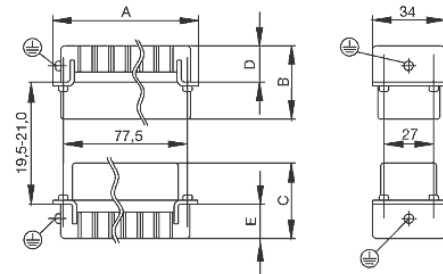

Data sheet

**HDC insert
HDC HE 16 FS**

Weidmüller Interface GmbH & Co. KG
Klingenbergstraße 16
D-32758 Detmold
Germany
Fon: +49 5231 14-0
Fax: +49 5231 14-292083
www.weidmueller.com

Drawings