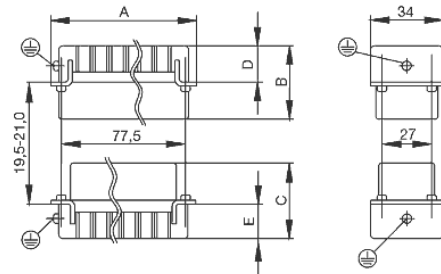

Data sheet

**HDC insert
HDC HE 16 FS**

Weidmüller Interface GmbH & Co. KG
Klingenbergstraße 16
D-32758 Detmold
Germany
Fon: +49 5231 14-0
Fax: +49 5231 14-292083
www.weidmueller.com

Drawings