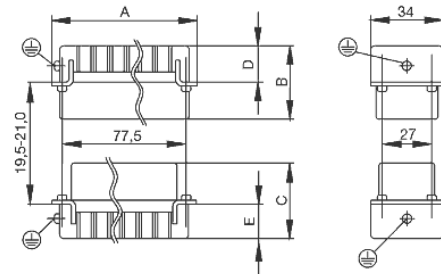

Weidmüller Interface GmbH & Co. KG
Klingenbergstraße 16
D-32758 Detmold
Germany
Fon: +49 5231 14-0
Fax: +49 5231 14-292083
www.weidmueller.com

Drawings

Tightening torques and screwing tools

Screw size	Connector type	Dia. tightening torque in Nm	Recommended blade inserts and AF size for hexagon socket	
M 2.5	Signal contacts			
	S 6/6	0.5 - 0.55	SD 0.6 x 3.5 mm or PZ0	
	S 6/12	0.5 - 0.55	SD 0.6 x 3.5 mm or PZ0	
M 2.9 x 0.5	Fastening screws			
	HQ 4/2	0.8 (plastic) / 1.1 (metal)	SD 0.6 x 3.5 mm or PH0	
	HQ 8	0.8 (plastic) / 1.1 (metal)	SD 0.6 x 3.5 mm or PH0	
	HQ 17	0.8 (plastic) / 1.1 (metal)	SD 0.6 x 3.5 mm or PH0	
M 3	Contact screws			
	HA 3	0.5 - 0.55	SD 0.5 x 3.0 mm	
	HA 4	0.5 - 0.55	SD 0.5 x 3.0 mm	
	HA 10 bis HA 48	0.5 - 0.55	SD 0.6 x 3.5 mm or PH0	
	HE	0.5 - 0.55	SD 0.6 x 3.5 mm or PZ0	
	HVE	0.5 - 0.55	SD 0.6 x 3.5 mm or PZ0	
	Signal contacts:			
	S 4/2	0.5 - 0.55	SD 0.6 x 3.5 mm or PZ0	
	S 4/8	0.5 - 0.55	SD 0.6 x 3.5 mm or PZ0	
	PE connection via female contact			
	S 4	0.5 - 0.8	SD 0.6 x 3.5 mm	
	ConCept modular frame, metal	0.5 - 0.55	SD 0.6 x 3.5 mm	
	PE terminal			
	HQ 5	0.5 - 0.55	SD 0.6 x 3.5 or 0.8 x 4 mm	
	HQ 7	0.5 - 0.55	SD 0.6 x 3.5 or 0.8 x 4 mm	
	Fastening screws	0.5 - 0.55	SD 0.6 x 3.5 mm or PZ0	
	Guide pin	0.5 - 0.55	SD 0.6 x 3.5 mm or PZ0	
	Guide bush	0.5 - 0.55	SD 0.6 x 3.5 mm or PZ0	
	Coding pins	0.5 - 0.55	SD 0.6 x 3.5 mm or PZ0	
	M 4	Contact screws		
		HSB	1.2 - 1.5	SD 0.6 x 3.5 or 0.8 x 4 mm or PZ1
		PE connection via male contact		
S 4		0.5 - 0.8	SD 0.6 x 3.5 mm	
ConCept modular frame, metal		1.2 - 1.5	SD 0.6 x 3.5 mm	
PE terminal				
HA		1.2 - 1.5	SD 0.6 x 3.5 or 0.8 x 4 mm or PH1	
HE		1.2 - 1.5	SD 0.6 x 3.5 or 0.8 x 4 mm or PH1	
HEE		1.2 - 1.5	SD 0.6 x 3.5 or 0.8 x 4 mm or PH1	
HVE		1.2 - 1.5	SD 0.6 x 3.5 or 0.8 x 4 mm or PH1	
HD		1.2 - 1.5	SD 0.6 x 3.5 or 0.8 x 4 mm or PZ1	
HDD		1.2 - 1.5	SD 0.6 x 3.5 or 0.8 x 4 mm or PZ1	
S 6/6 (for signal contacts)		1.2 - 1.5	0.8 x 4 mm or PZ1	
ConCept modular frame, plastic		1.2 - 1.5	0.8 x 4 mm or PZ1	
M 5		PE terminal		
		HSB	2 - 2.5	SD 1 x 5.5 mm or PZ2
		S 4/0 (Screw connection)	2 - 2.5	SD 1.2 x 6.5 mm or PH2
	S 4/0 (Axial screw connection)	2 - 2.5	SD 0.8 x 4 mm or PZ 2	
	S 4/2	2 - 2.5	SD 1.2 x 6.5 mm or PH2	
	S 4/8	2 - 2.5	SD 1.2 x 6.5 mm or PH2	
	S 6/12	2 - 2.5	SD 0.8 x 4 mm or PZ 2	
	S 6/36	2 - 2.5	SD 1.2 x 6.5 mm or PH2	
	S 8/24	2 - 2.5	SD 1.2 x 6.5 mm or PH2	
	S 12/2	2 - 2.5	SD 1.2 x 6.5 mm or PH2	
	M 6	Power contacts		
S 4/0 (Screw connection)		1.2 (1.5 mm ²) / 2 (2.5 mm ²) / 3 (4-16 mm ²)	SD 0.8 x 4 mm	
S 4/2		1.2 (1.5 mm ²) / 2 (2.5 mm ²) / 3 (4-16 mm ²)	SD 0.8 x 4 mm	
S 4/8		1.2 (1.5 mm ²) / 2 (2.5 mm ²) / 3 (4-16 mm ²)	SD 0.8 x 4 mm	
M 7 x 0.75	Power contacts			
	S 4	1.1 - 1.7	SW 2	
	S 6/6 (+ PE)	6 - 8	SW 4	
M 8 x 0.75	Power contacts			
	S 6/12	1.1 - 1.7	SW 2	
	S 8/0 (+ PE)	6 (10-16 mm ²) - 7 (25 mm ²)	SW 4	
M10 x 1	Power contacts			
	S 4/0 (Axial connection)	2 - 3	SW 3	