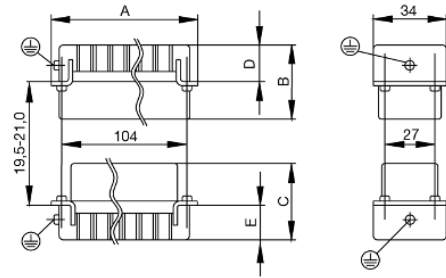

Data sheet

**HDC insert
HDC HE 24 FS**

Weidmüller Interface GmbH & Co. KG
Klingenbergstraße 16
D-32758 Detmold
Germany
Fon: +49 5231 14-0
Fax: +49 5231 14-292083
www.weidmueller.com

Drawings