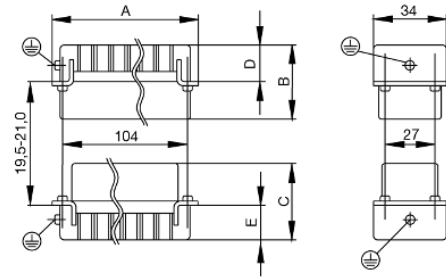

Data sheet

**HDC insert
HDC HE 24 FS**

Weidmüller Interface GmbH & Co. KG
Klingenbergstraße 16
D-32758 Detmold
Germany
Fon: +49 5231 14-0
Fax: +49 5231 14-292083
www.weidmueller.com

Drawings