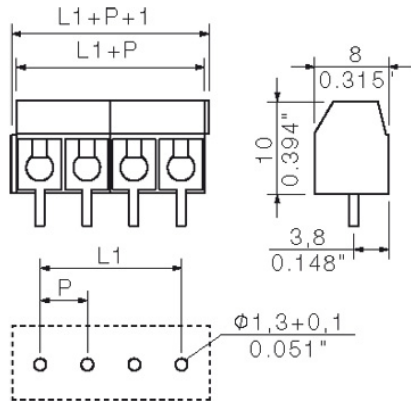

Data sheet

PM
PM 5.08/02/90 3.5SN OR BX

Weidmüller Interface GmbH & Co. KG
Klingenbergstraße 16
D-32758 Detmold
Germany
Fon: +49 5231 14-0
Fax: +49 5231 14-292083
www.weidmueller.com

Drawings