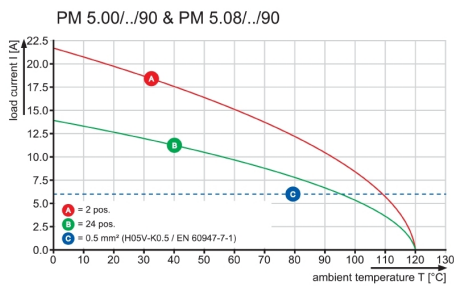

Data sheet

PM
PM 5.08/02/90 3.5SN OR BX

Weidmüller Interface GmbH & Co. KG
Klingenbergstraße 16
D-32758 Detmold
Germany
Fon: +49 5231 14-0
Fax: +49 5231 14-292083
www.weidmueller.com

Drawings