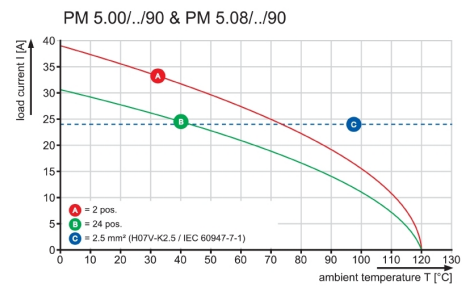

Data sheet

PM
PM 5.08/02/90 3.5SN OR BX

Weidmüller Interface GmbH & Co. KG
Klingenbergstraße 16
D-32758 Detmold
Germany
Fon: +49 5231 14-0
Fax: +49 5231 14-292083
www.weidmueller.com

Drawings